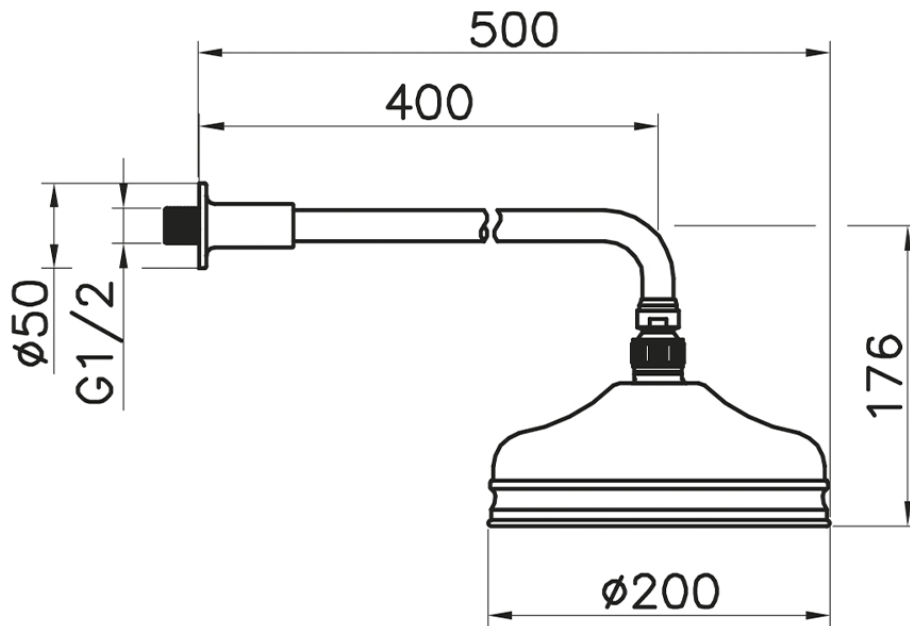

Shower arm with VT-CS showerhead SHOWER_611.02H.

611.02H.

<https://en.huberitalia.com/shower-arm-with-vt-cs-showerhead-shower-611-02h>

2026-05-02