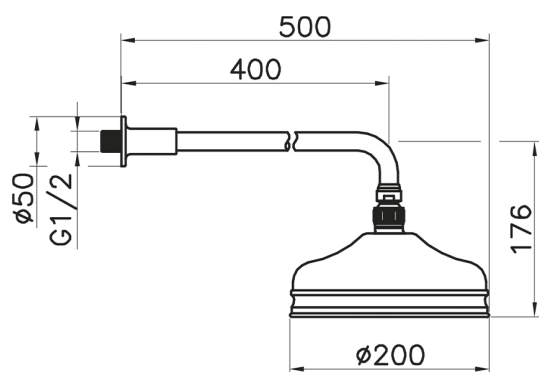

Shower arm with VT-CS showerhead SHOWER_611.02H.

MODEL **611.02H.**

Shower arm with VT-CS showerhead, 200 mm Brass
Round Head Shower, 400 mm Shower Arm

AVAILABLE FINISHINGS

-  **AC** AC Satin Brushed Nickel
-  **AG** AG Antique Gold
-  **BA** BA Old Bronze
-  **CR** CR Chrome
-  **2W** 2W Brushed Gold

CHARACTERISTICS

Shower arm with VT-CS showerhead SHOWER_611.02H.

611.02H.

<https://en.huberitalia.com/shower-arm-with-vt-cs-showerhead-shower-611-02h>

2026-06-09