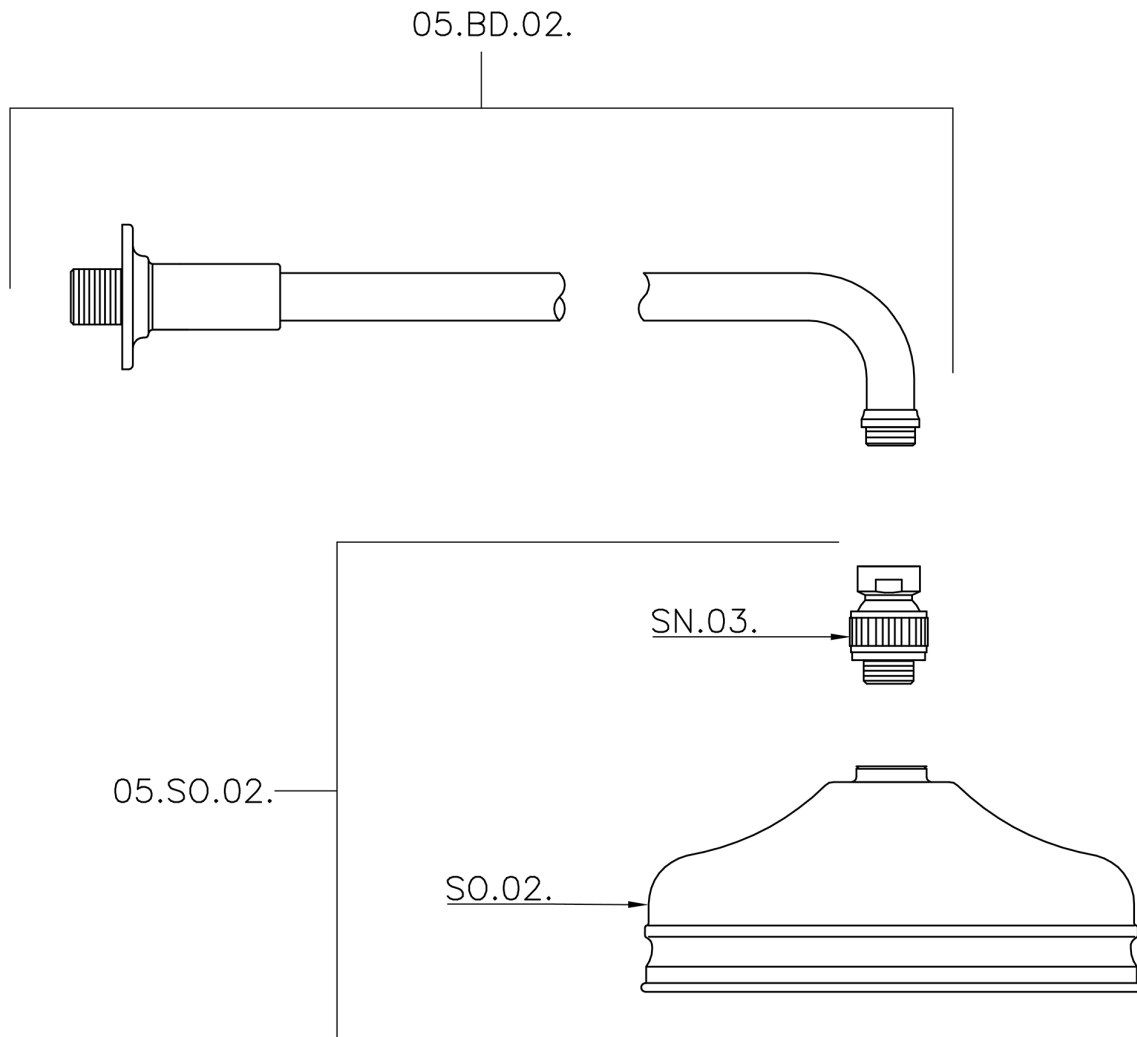

Shower arm with VT-CS showerhead SHOWER_611.02H.

MODEL **611.02H.**

Shower arm with VT-CS showerhead, 200 mm Brass
Round Head Shower, 400 mm Shower Arm

AVAILABLE FINISHINGS

-  **AC** AC Satin Brushed Nickel
-  **AG** AG Antique Gold
-  **BA** BA Old Bronze
-  **CR** CR Chrome
-  **2W** 2W Brushed Gold

CHARACTERISTICS

Shower arm with VT-CS showerhead SHOWER_611.02H.

611.02H.

<https://en.huberitalia.com/shower-arm-with-vt-cs-showerhead-shower-611-02h>

2026-06-30