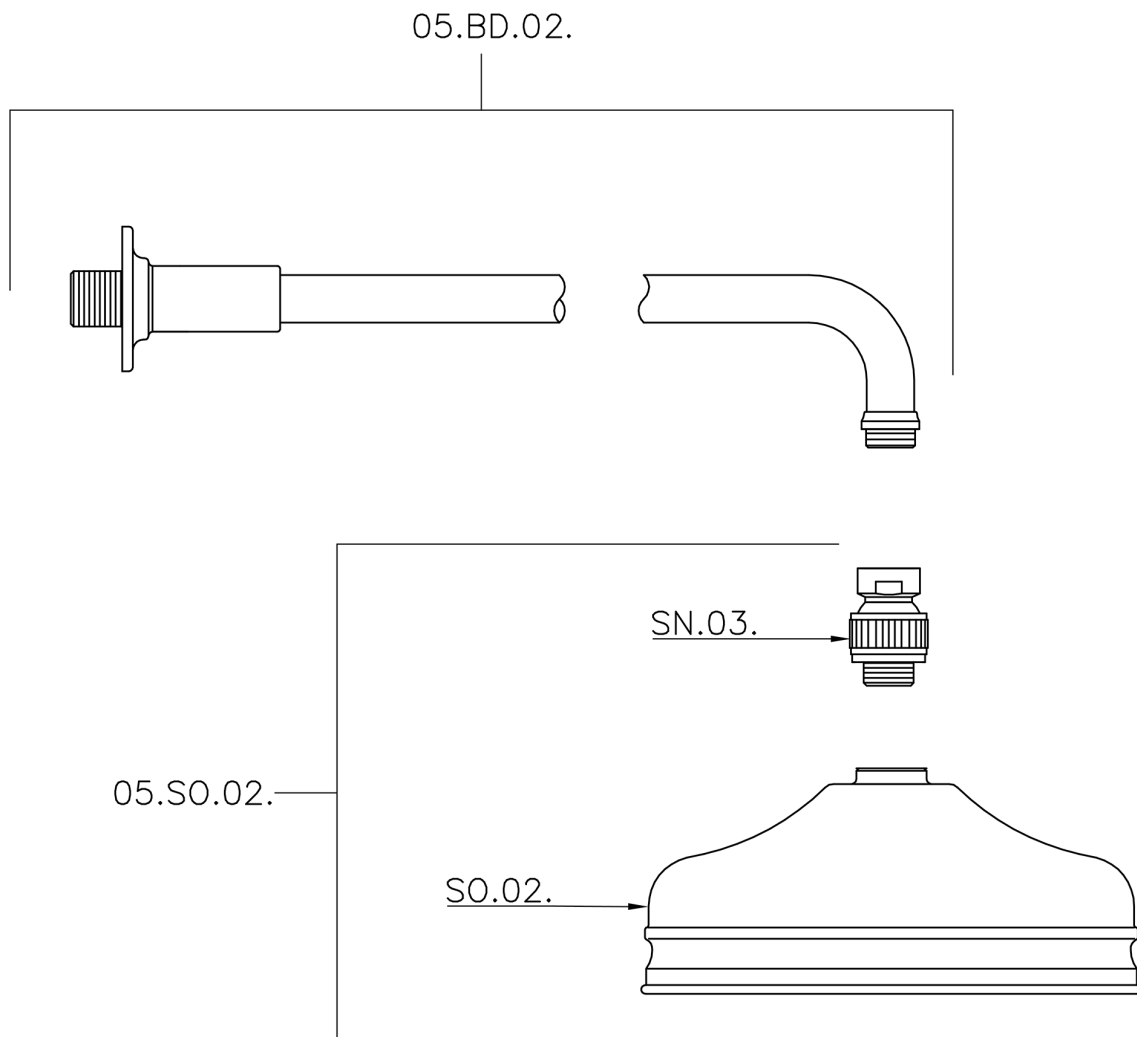

Shower arm with VT-CS showerhead SHOWER_611.02H.

MODEL **611.02H.**

Shower arm with VT-CS showerhead, 200 mm Brass
Round Head Shower, 400 mm Shower Arm

AVAILABLE FINISHINGS

-  **AC** AC Satin Brushed Nickel
-  **AG** AG Antique Gold
-  **BA** BA Old Bronze
-  **CR** CR Chrome
-  **2W** 2W Brushed Gold

CHARACTERISTICS

Shower arm with VT-CS showerhead SHOWER_611.02H.

611.02H.

<https://en.huberitalia.com/shower-arm-with-vt-cs-showerhead-shower-611-02h>

2026-06-09