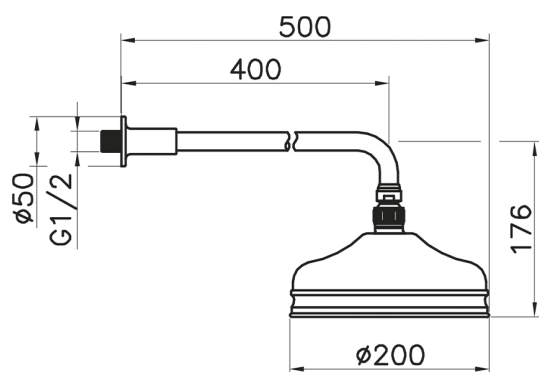

Shower arm with VT-CS showerhead SHOWER_611.02H.

MODEL **611.02H.**

Shower arm with VT-CS showerhead, 200 mm Brass
Round Head Shower, 400 mm Shower Arm

AVAILABLE FINISHINGS

-  **AC** AC Satin Brushed Nickel
-  **AG** AG Antique Gold
-  **BA** BA Old Bronze
-  **CR** CR Chrome
-  **2W** 2W Brushed Gold

CHARACTERISTICS

Shower arm with VT-CS showerhead SHOWER_611.02H.

611.02H.

<https://en.huberitalia.com/shower-arm-with-vt-cs-showerhead-shower-611-02h>

2026-06-30