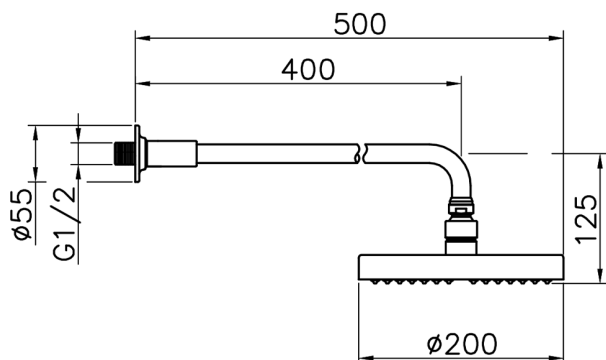

Shower arm with Suite showerhead SHOWER_614.07H.

MODEL **614.07H.**

Shower arm with showerhead, 200 mm ABS round showerhead 11,5 mm thick, 400 mm Shower Arm

AVAILABLE FINISHINGS

CR CR Chrome

CHARACTERISTICS