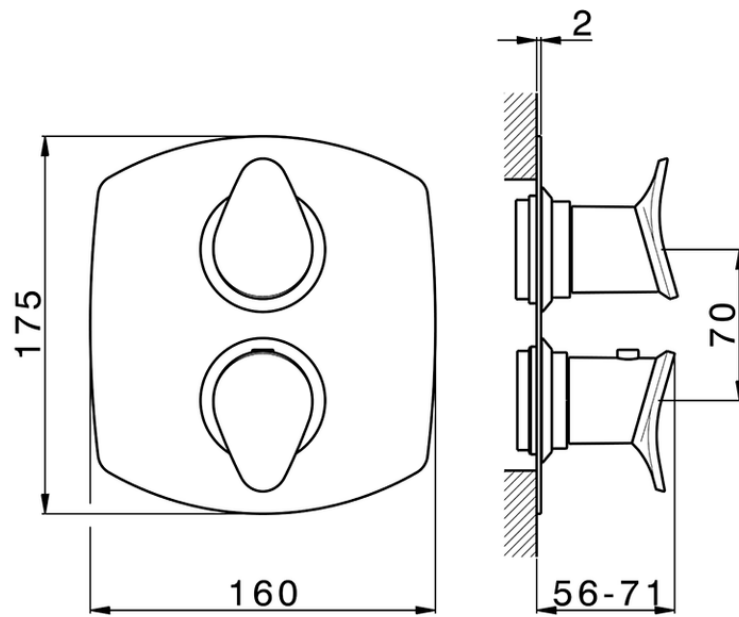

## Exposed part for con.thermo.shower valve, 2-outlet HARLOCK\_HC018100

HC018100

<https://en.huberitalia.com/exposed-part-for-con-thermo-shower-valve-2-outlet-harlock-hc018100>

## Piastra/Plate/Plaque/Platte/Placa

2-3mm: XX 25-40 YY 76-91

10 mm: XX 16-31 YY 65-80

ZB018100

<https://en.huberitalia.com/2-outlet-concealed-thermostatic-shower-valve-concealed-zb018100>

2024-12-22