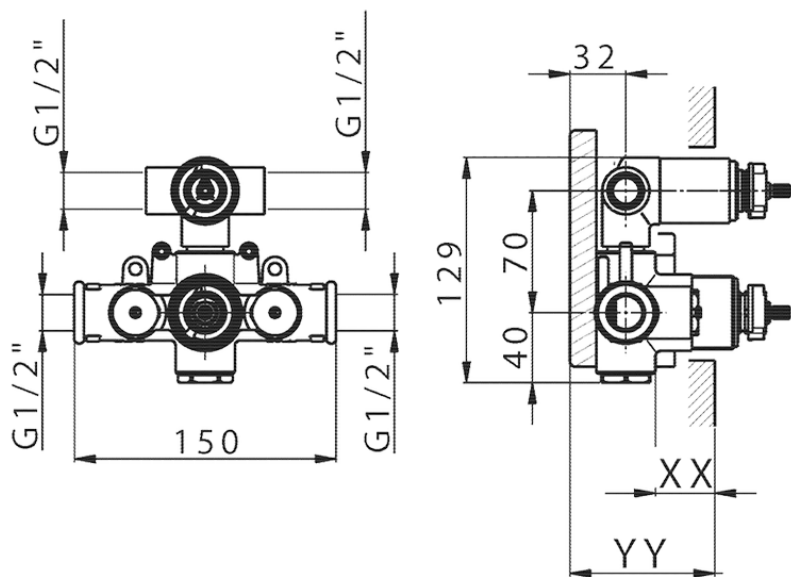

Exposed part for con.thermo.shower valve, 2-outlet HARLOCK_HC018100

HC018100

<https://en.huberitalia.com/exposed-part-for-con-thermo-shower-valve-2-outlet-harlock-hc018100>

Piastra/Plate/Plaque/Platte/Placa

2-3mm: XX 25-40 YY 76-91

10 mm: XX 16-31 YY 65-80

ZB018100

<https://en.huberitalia.com/2-outlet-concealed-thermostatic-shower-valve-concealed-zb018100>

2024-12-22