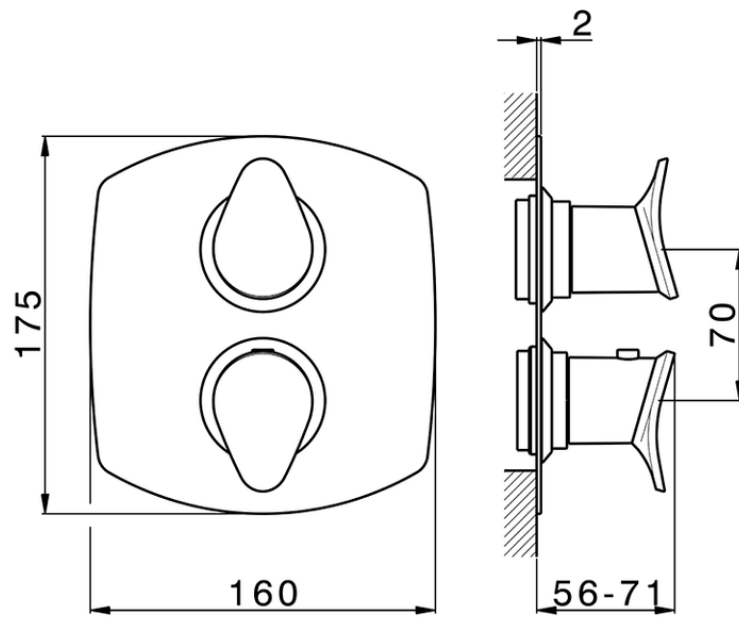

Exposed part for con.thermo.shower valve, 2-outlet HARLOCK_HC018100

HC018100

<https://en.huberitalia.com/exposed-part-for-con-thermo-shower-valve-2-outlet-harlock-hc018100>

Piastra/Plate/Plaque/Platte/Placa

2-3mm: XX 25-40 YY 76-91

10 mm: XX 16-31 YY 65-80

ZB018100

<https://en.huberitalia.com/2-outlet-concealed-thermostatic-shower-valve-concealed-zb018100>

2024-12-22