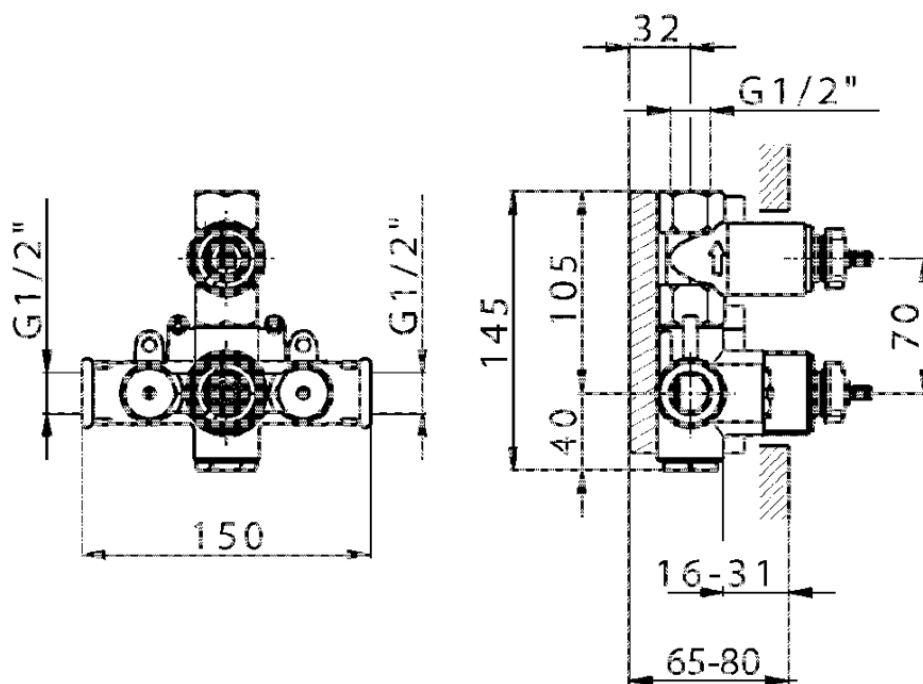

Exposed part for 1-outlet con.thermo.shower valve VICTORIAN_VT007280

VT007280

<https://en.huberitalia.com/exposed-part-for-1-outlet-con-thermo-shower-valve-victorian-vt007280>

ZB007341

<https://en.huberitalia.com/1-outlet-concealed-thermostatic-shower-valve-concealed-zb007341>

ZB007281

<https://en.huberitalia.com/1-outlet-concealed-thermostatic-shower-valve-concealed-zb007281>

2025-04-25