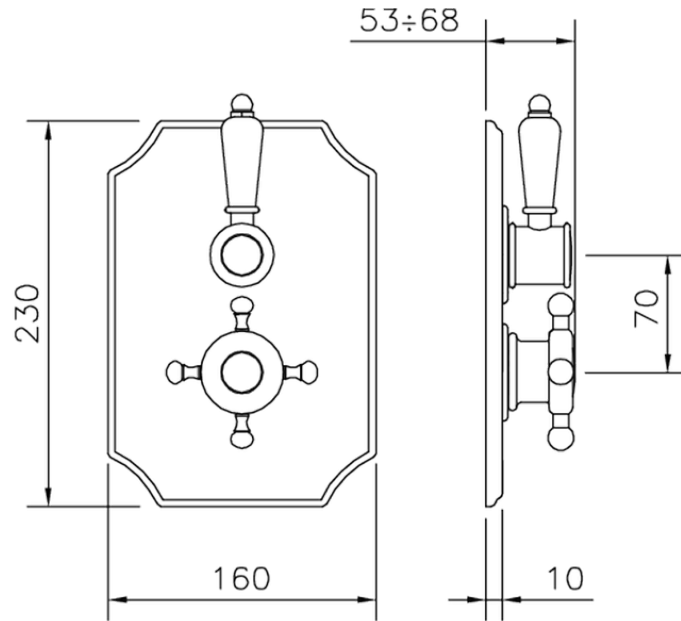

Exposed part for 1-outlet con.thermo.shower valve VICTORIAN_VT007280

VT007280

<https://en.huberitalia.com/exposed-part-for-1-outlet-con-thermo-shower-valve-victorian-vt007280>

ZB007341

<https://en.huberitalia.com/1-outlet-concealed-thermostatic-shower-valve-concealed-zb007341>

ZB007281

<https://en.huberitalia.com/1-outlet-concealed-thermostatic-shower-valve-concealed-zb007281>

2025-04-25