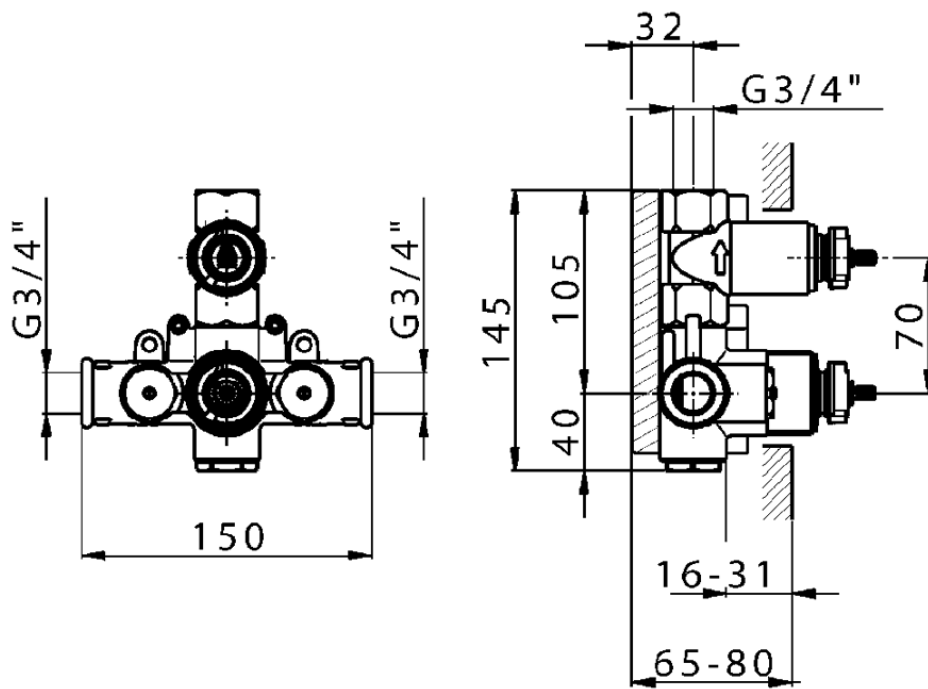

Exposed part for 1-outlet con.thermo.shower valve VICTORIAN_VT007280

VT007280

<https://en.huberitalia.com/exposed-part-for-1-outlet-con-thermo-shower-valve-victorian-vt007280>

ZB007341

<https://en.huberitalia.com/1-outlet-concealed-thermostatic-shower-valve-concealed-zb007341>

ZB007281

<https://en.huberitalia.com/1-outlet-concealed-thermostatic-shower-valve-concealed-zb007281>

2025-04-25