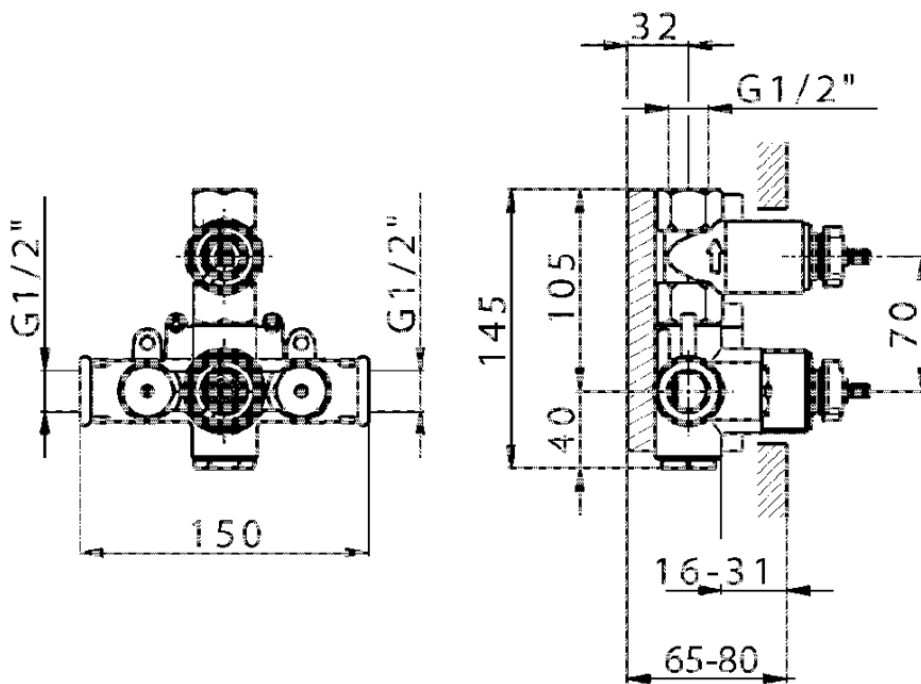

Exposed part for 1-outlet con.thermo.shower valve VICTORIAN_VT007280

VT007280

<https://en.huberitalia.com/exposed-part-for-1-outlet-con-thermo-shower-valve-victorian-vt007280>

ZB007341

<https://en.huberitalia.com/1-outlet-concealed-thermostatic-shower-valve-concealed-zb007341>

ZB007281

<https://en.huberitalia.com/1-outlet-concealed-thermostatic-shower-valve-concealed-zb007281>

2025-04-25