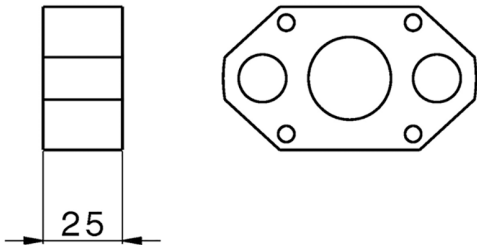

+25mm Extension kit ONE BOX_ZB008590

MODEL **ZB008590**

25mm Extension kit, for One-Box 1 outlet
Single-Lever Valves

AVAILABLE FINISHINGS

04 04 Without finishing

CHARACTERISTICS

2026-06-06