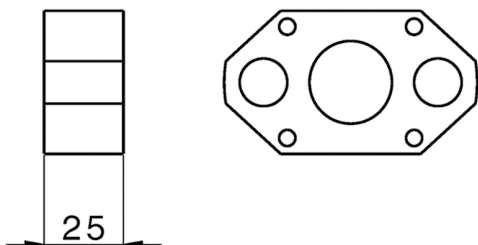

## +25mm Extension kit ONE BOX\_ZB008590

MODEL **ZB008590**

25mm Extension kit, for One-Box 1 outlet  
Single-Lever Valves

AVAILABLE FINISHINGS

 **04** 04 Without finishing

CHARACTERISTICS

2026-04-05