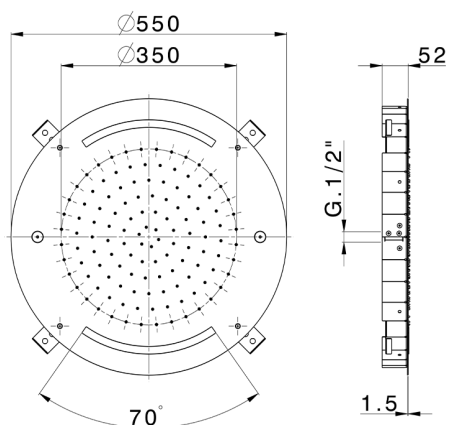

Ø 550 mm Chromotherapy Ceiling showerhead ZEN_ZS1C0045

MODEL **ZS1C0045**

Ø 550 mm Chromotherapy Ceiling showerhead, rain, spraying and chromotherapy functions, built-in control included, Stainless Steel AISI 304

AVAILABLE FINISHINGS

- **40** 40 Matt Black
- **4Q** 4Q Matt White
- **5G** 5G Rose Gold
- **D1** D1 Brushed Inox
- **D2** D2 Polished Inox

CHARACTERISTICS

2024-12-23