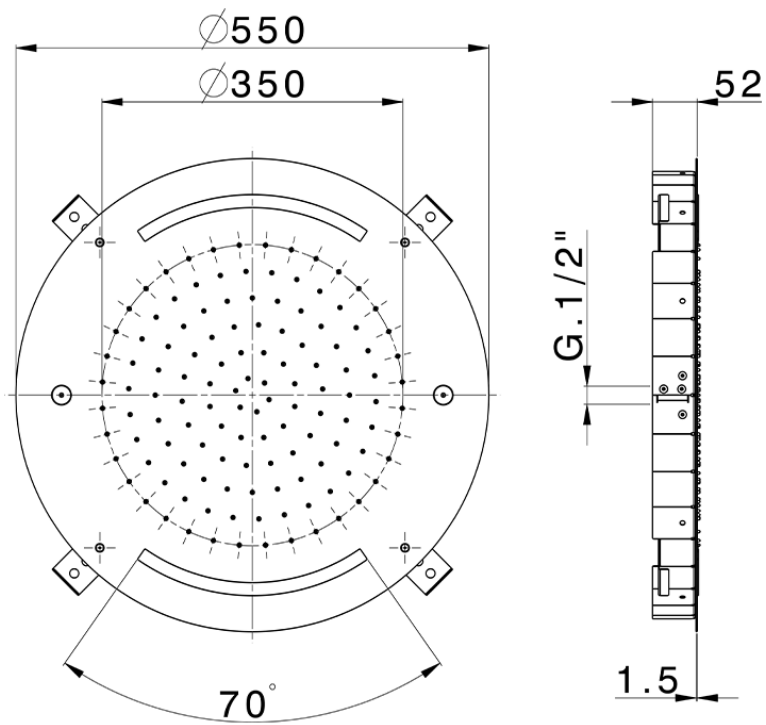

## Ø 550 mm Chromotherapy Ceiling showerhead ZEN\_ZS1C0045

ZS1C0045

<https://en.huberitalia.com/o-550-mm-chromotherapy-ceiling-showerhead-zen-zs1c0045>

2024-12-18