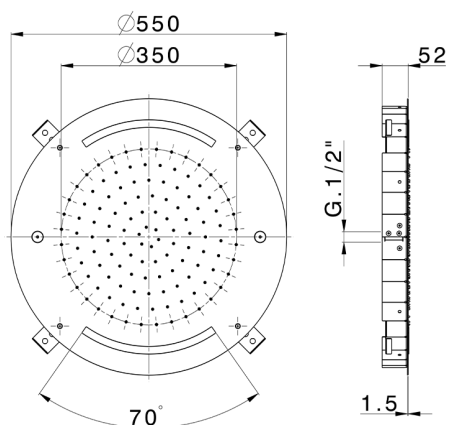

Ø 550 mm Chromotherapy Ceiling showerhead ZEN_ZS1C0045

MODEL **ZS1C0045**

Ø 550 mm Chromotherapy Ceiling showerhead, rain, spraying and chromotherapy functions, built-in control included, Stainless Steel AISI 304

AVAILABLE FINISHINGS

- **40** 40 Matt Black
- **4Q** 4Q Matt White
- **5G** 5G Rose Gold
- **D1** D1 Brushed Inox
- **D2** D2 Polished Inox

CHARACTERISTICS

2024-12-18