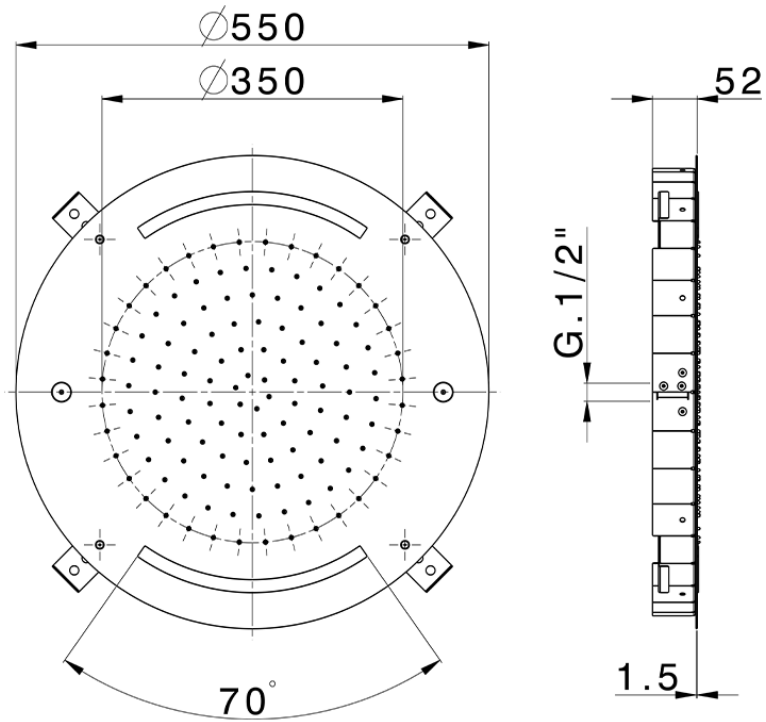

Ø 550 mm Chromotherapy Ceiling showerhead ZEN_ZS1C0045

ZS1C0045

<https://en.huberitalia.com/o-550-mm-chromotherapy-ceiling-showerhead-zen-zs1c0045>

2024-12-19