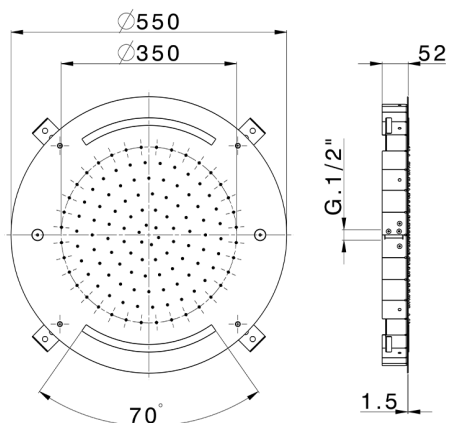

Ø 550 mm Chromotherapy Ceiling showerhead ZEN_ZS1C0045

MODEL **ZS1C0045**

Ø 550 mm Chromotherapy Ceiling showerhead, rain, spraying and chromotherapy functions, built-in control included, Stainless Steel AISI 304

AVAILABLE FINISHINGS

- **40** 40 Matt Black
- **4Q** 4Q Matt White
- **5G** 5G Rose Gold
- **D1** D1 Brushed Inox
- **D2** D2 Polished Inox

CHARACTERISTICS

2024-12-19