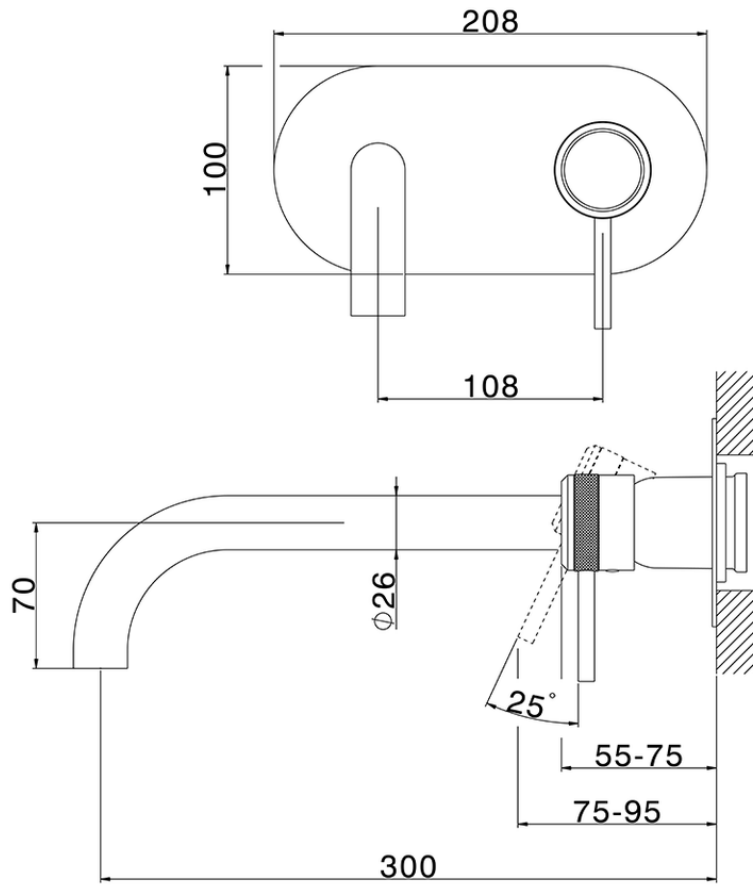

Exposed part for single lever washbasin valve CHRONOS\_CR00551C

CR00551C

<https://en.huberitalia.com/exposed-part-for-single-lever-washbasin-valve-chronos-cr00551c>

Piastra/Plate/Plaque/Platte/Placa

2-3mm: XX 56-76

10mm: XX 48-68