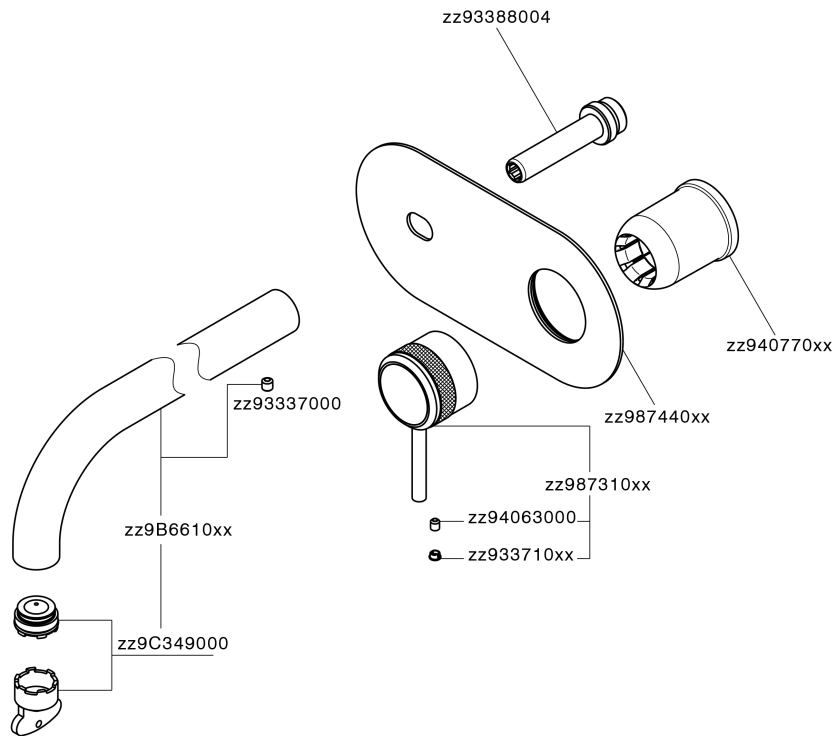

Exposed part for single lever washbasin valve CHRONOS_CR00551C

CR00551C

<https://en.huberitalia.com/exposed-part-for-single-lever-washbasin-valve-chronos-cr00551c>

Concealed single lever washbasin mixer Easy-Box CONCEALED_ZB002450

ZB002450

<https://en.huberitalia.com/concealed-single-lever-washbasin-mixer-easy-box-concealed-zb002450>

2026-06-09