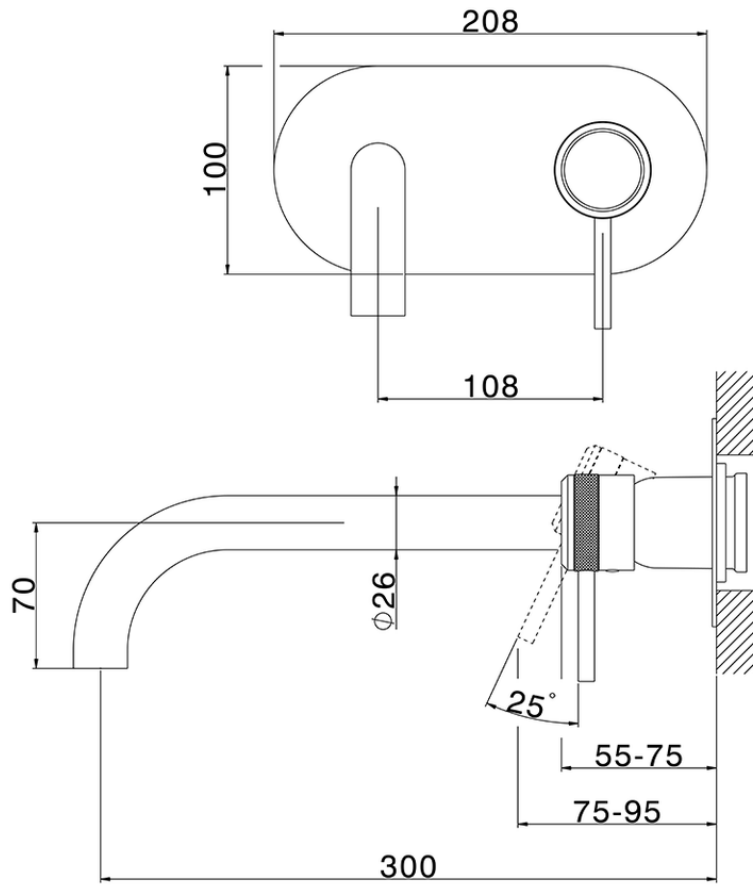

## Exposed part for single lever washbasin valve CHRONOS\_CR00551C

CR00551C

<https://en.huberitalia.com/exposed-part-for-single-lever-washbasin-valve-chronos-cr00551c>

Piastra/Plate/Plaque/Platte/Placa

2-3mm: XX 56-76

10mm: XX 48-68