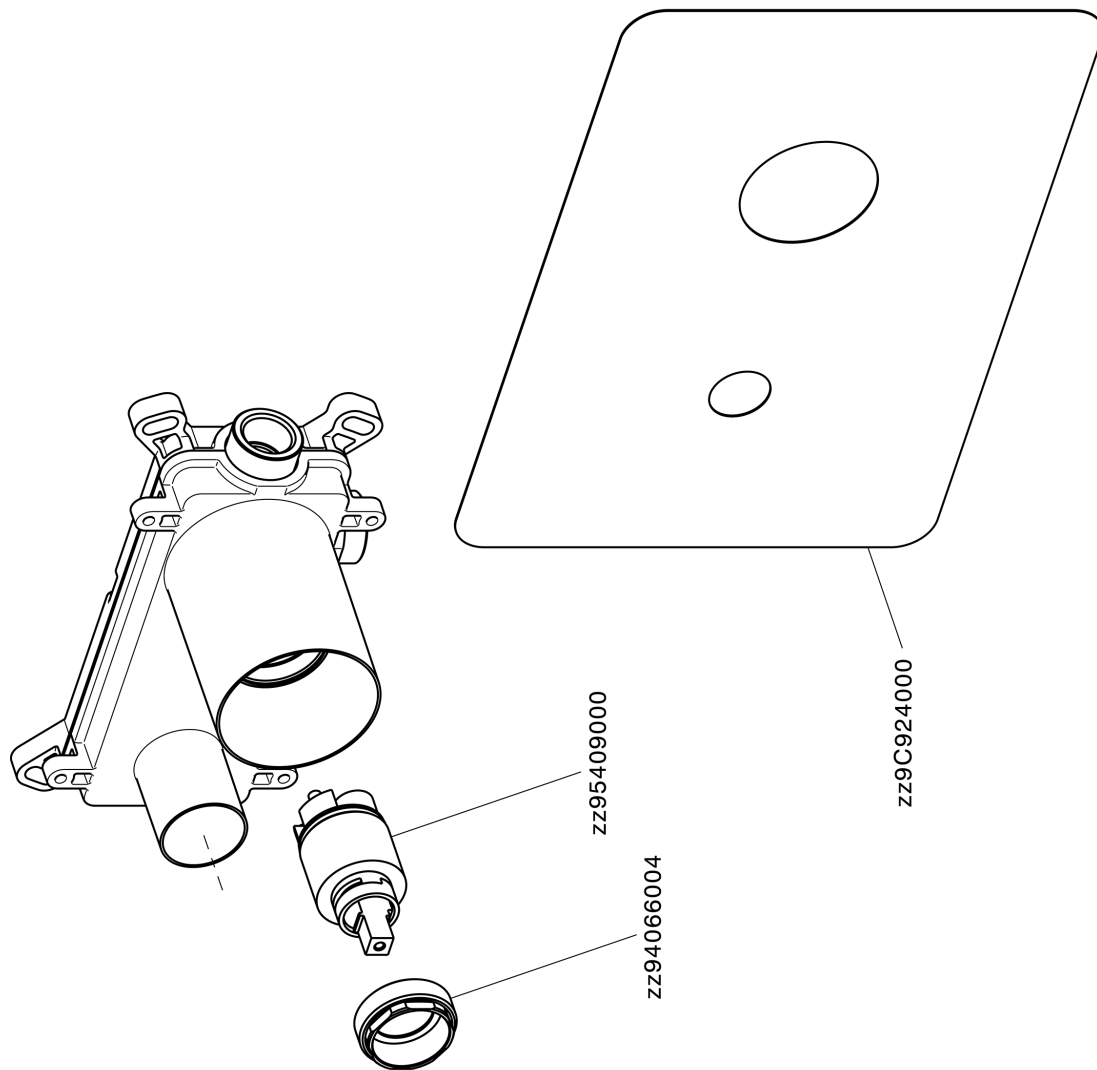

Exposed part for single lever washbasin valve CHRONOS_CR00551C

CR00551C

<https://en.huberitalia.com/exposed-part-for-single-lever-washbasin-valve-chronos-cr00551c>

Concealed single lever washbasin mixer Easy-Box CONCEALED_ZB002450

ZB002450

<https://en.huberitalia.com/concealed-single-lever-washbasin-mixer-easy-box-concealed-zb002450>

2026-07-01