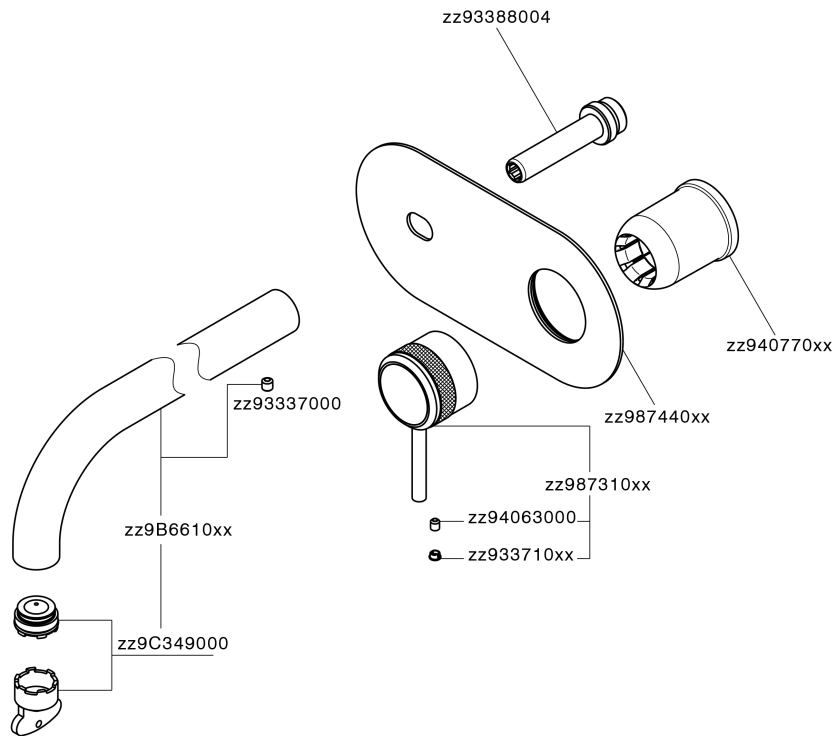

Exposed part for single lever washbasin valve CHRONOS_CR00551C

CR00551C

<https://en.huberitalia.com/exposed-part-for-single-lever-washbasin-valve-chronos-cr00551c>

Concealed single lever washbasin mixer Easy-Box CONCEALED_ZB002450

ZB002450

<https://en.huberitalia.com/concealed-single-lever-washbasin-mixer-easy-box-concealed-zb002450>

2026-07-01