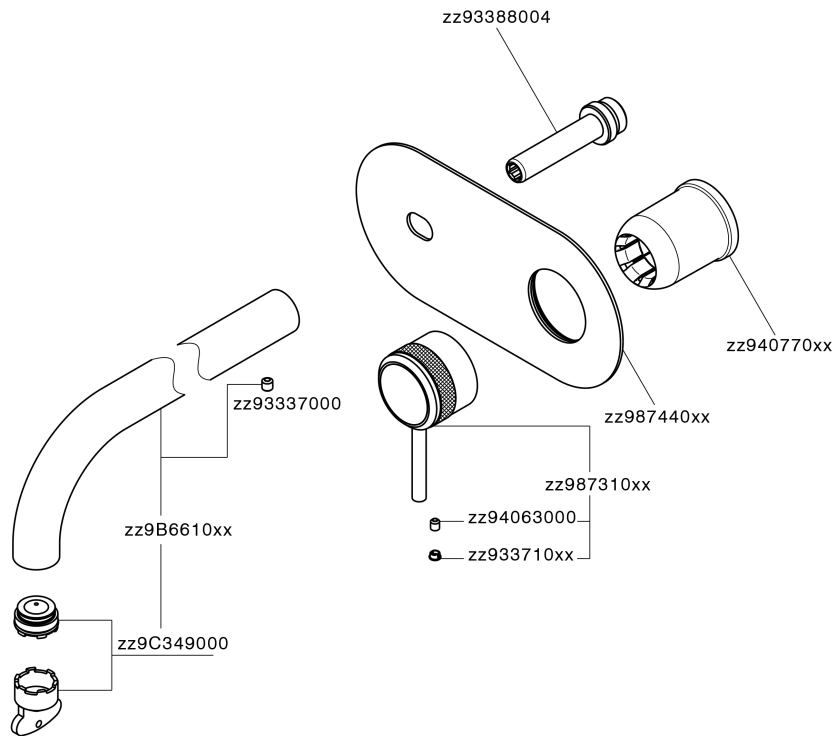

## Exposed part for single lever washbasin valve CHRONOS\_CR00551C

CR00551C

<https://en.huberitalia.com/exposed-part-for-single-lever-washbasin-valve-chronos-cr00551c>

## Concealed single lever washbasin mixer Easy-Box CONCEALED\_ZB002450

ZB002450

<https://en.huberitalia.com/concealed-single-lever-washbasin-mixer-easy-box-concealed-zb002450>

2026-06-10