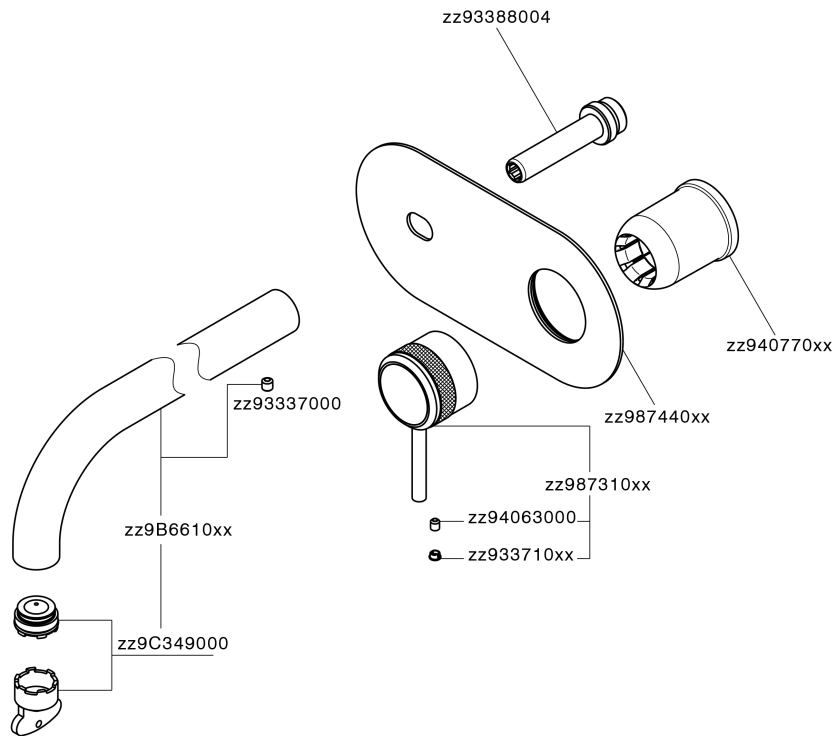

## Exposed part for single lever washbasin valve CHRONOS\_CR00551C

CR00551C

<https://en.huberitalia.com/exposed-part-for-single-lever-washbasin-valve-chronos-cr00551c>

## Concealed single lever washbasin mixer Easy-Box CONCEALED\_ZB002450

ZB002450

<https://en.huberitalia.com/concealed-single-lever-washbasin-mixer-easy-box-concealed-zb002450>

2026-04-28