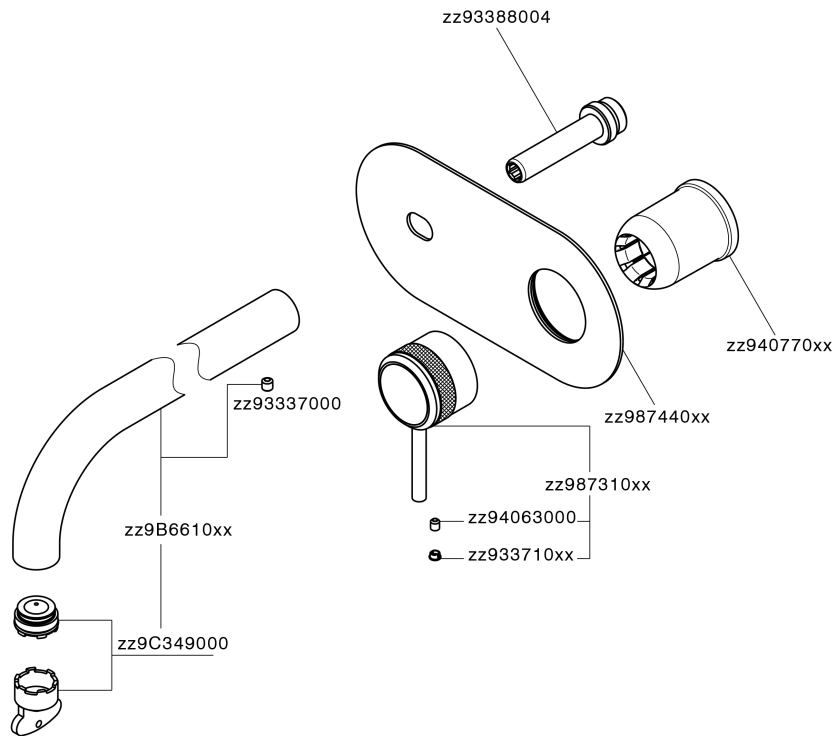

Exposed part for single lever washbasin valve CHRONOS_CR00551C

CR00551C

<https://en.huberitalia.com/exposed-part-for-single-lever-washbasin-valve-chronos-cr00551c>

Concealed single lever washbasin mixer Easy-Box CONCEALED_ZB002450

ZB002450

<https://en.huberitalia.com/concealed-single-lever-washbasin-mixer-easy-box-concealed-zb002450>

2026-04-05