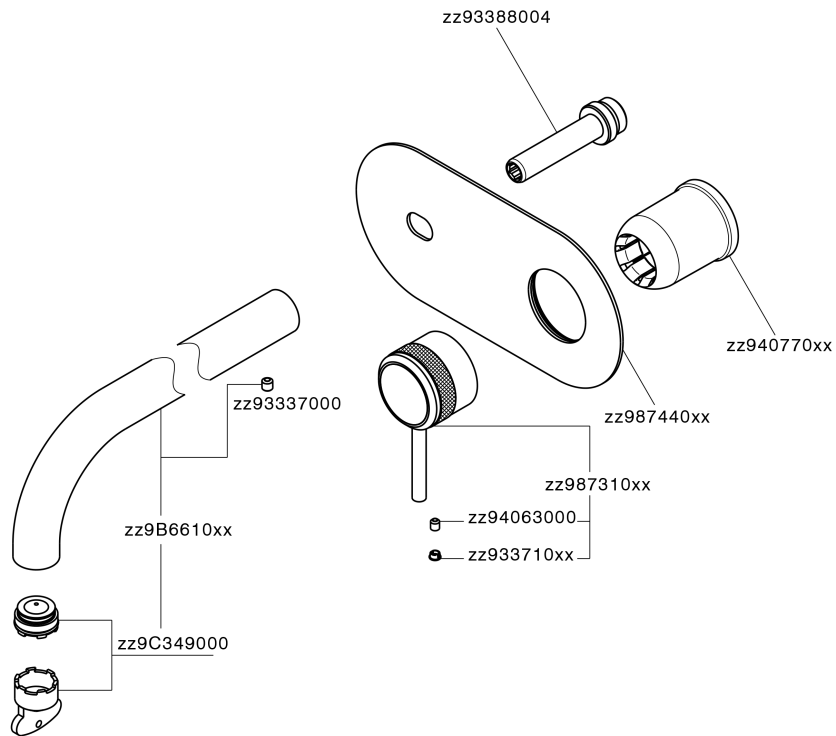

Exposed part for single lever washbasin valve CHRONOS_CR00551C

MODEL **CR00551C**

Exposed part for single lever washbasin valve, without concealed part, spout L.300 mm, for item Easy-Box ZB002450 and art. ZB025510

AVAILABLE FINISHINGS

-  **21** 21 Chrome
-  **2F** 2F Brushed Nickel
-  **2Q** 2Q Black Titanium

CHARACTERISTICS

Installation **Concealed**
 Required concealed parts **ZB002450**

Exposed part for single lever washbasin valve CHRONOS_CR00551C

CR00551C

<https://en.huberitalia.com/exposed-part-for-single-lever-washbasin-valve-chronos-cr00551c>

Concealed single lever washbasin mixer Easy-Box CONCEALED_ZB002450

MODEL **ZB002450**

Concealed single lever washbasin mixer
Easy-Box, with protection guard box, without trim kit

AVAILABLE FINISHINGS

CHARACTERISTICS

Installation	Concealed
Cartridge Spare Parts	ZZ95409000
35 mm Cartridge	
Concealed	1

Piastra/Plate/Plaque/Platte/Placa

2-3mm: XX 56-76

10mm: XX 48-68

DeviaStop

The Huber Devia Stop technology allows to adjust the water flow and to direct it to the selected output point (overhead soaker, hand shower, etc).