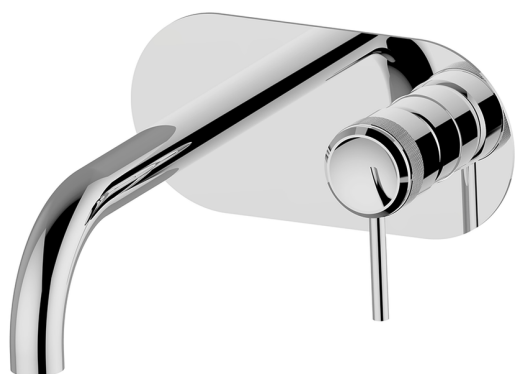

## Exposed part for single lever washbasin valve CHRONOS\_CR00551C

MODEL **CR00551C**

Exposed part for single lever washbasin valve, without concealed part, spout L.300 mm, for item Easy-Box ZB002450 and art. ZB025510

### AVAILABLE FINISHINGS

-  **21** 21 Chrome
-  **2F** 2F Brushed Nickel
-  **2Q** 2Q Black Titanium

## Exposed part for single lever washbasin valve CHRONOS\_CR00551C

CR00551C

<https://en.huberitalia.com/exposed-part-for-single-lever-washbasin-valve-chronos-cr00551c>

## Concealed single lever washbasin mixer Easy-Box CONCEALED\_ZB002450

MODEL **ZB002450**

Concealed single lever washbasin mixer  
Easy-Box, with protection guard box, without trim kit

AVAILABLE FINISHINGS