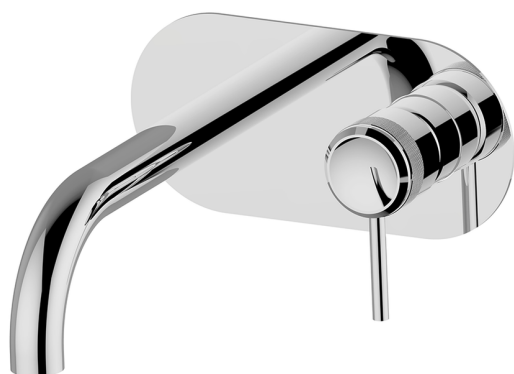

Exposed part for single lever washbasin valve CHRONOS_CR00551C

MODEL **CR00551C**

Exposed part for single lever washbasin valve, without concealed part, spout L.300 mm, for item Easy-Box ZB002450 and art. ZB025510

AVAILABLE FINISHINGS

-  **21** 21 Chrome
-  **2F** 2F Brushed Nickel
-  **2Q** 2Q Black Titanium

CHARACTERISTICS

Installation **Concealed**
 Required concealed parts **ZB002450**

Exposed part for single lever washbasin valve CHRONOS_CR00551C

CR00551C

<https://en.huberitalia.com/exposed-part-for-single-lever-washbasin-valve-chronos-cr00551c>

Concealed single lever washbasin mixer Easy-Box CONCEALED_ZB002450

MODEL **ZB002450**

Concealed single lever washbasin mixer
Easy-Box, with protection guard box, without trim kit

AVAILABLE FINISHINGS

CHARACTERISTICS

Installation	Concealed
Cartridge Spare Parts	ZZ95409000
35 mm Cartridge	
Concealed	1

Piastra/Plate/Plaque/Platte/Placa

2-3mm: XX 56-76

10mm: XX 48-68

DeviaStop

The Huber Devia Stop technology allows to adjust the water flow and to direct it to the selected output point (overhead soaker, hand shower, etc).