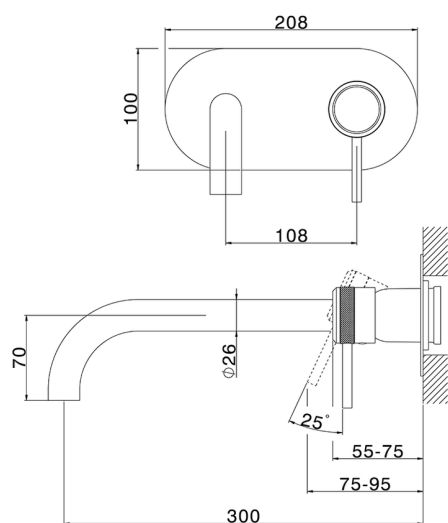

CHARACTERISTICS

Installation **Concealed**
Required concealed parts **ZB002450**