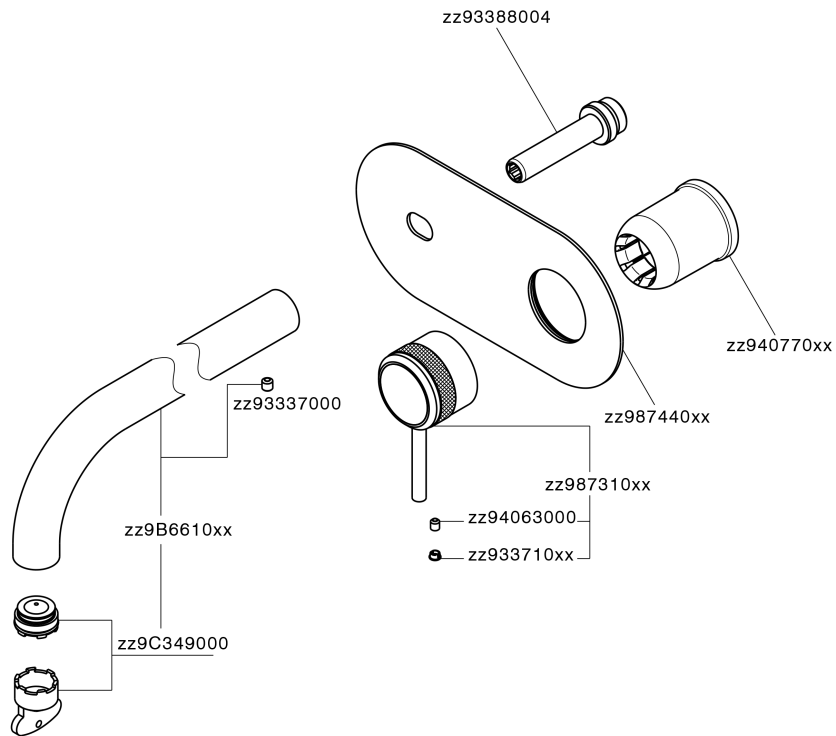

## Exposed part for single lever washbasin valve CHRONOS\_CR00551C

MODEL **CR00551C**

Exposed part for single lever washbasin valve, without concealed part, spout L.300 mm, for item Easy-Box ZB002450 and art. ZB025510

## Exposed part for single lever washbasin valve CHRONOS\_CR00551C

CR00551C

<https://en.huberitalia.com/exposed-part-for-single-lever-washbasin-valve-chronos-cr00551c>

## Concealed single lever washbasin mixer Easy-Box CONCEALED\_ZB002450

MODEL **ZB002450**

Concealed single lever washbasin mixer  
Easy-Box, with protection guard box, without trim kit

AVAILABLE FINISHINGS

CHARACTERISTICS

Installation	<b>Concealed</b>
Cartridge Spare Parts	<b>ZZ95409000</b>
<b>35 mm Cartridge</b>	
Concealed	<b>1</b>

Piastra/Plate/Plaque/Platte/Placa

2-3mm: XX 56-76

10mm: XX 48-68