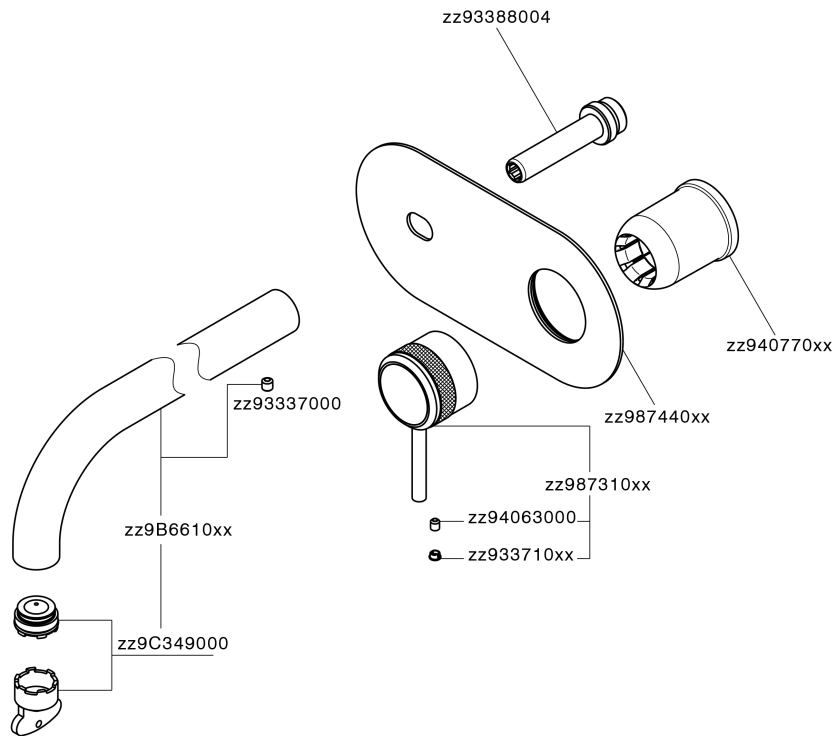

Exposed part for single lever washbasin valve CHRONOS_CR00551C

CR00551C

<https://en.huberitalia.com/exposed-part-for-single-lever-washbasin-valve-chronos-cr00551c>

Concealed single lever washbasin mixer Easy-Box CONCEALED_ZB002450

ZB002450

<https://en.huberitalia.com/concealed-single-lever-washbasin-mixer-easy-box-concealed-zb002450>

2026-04-06