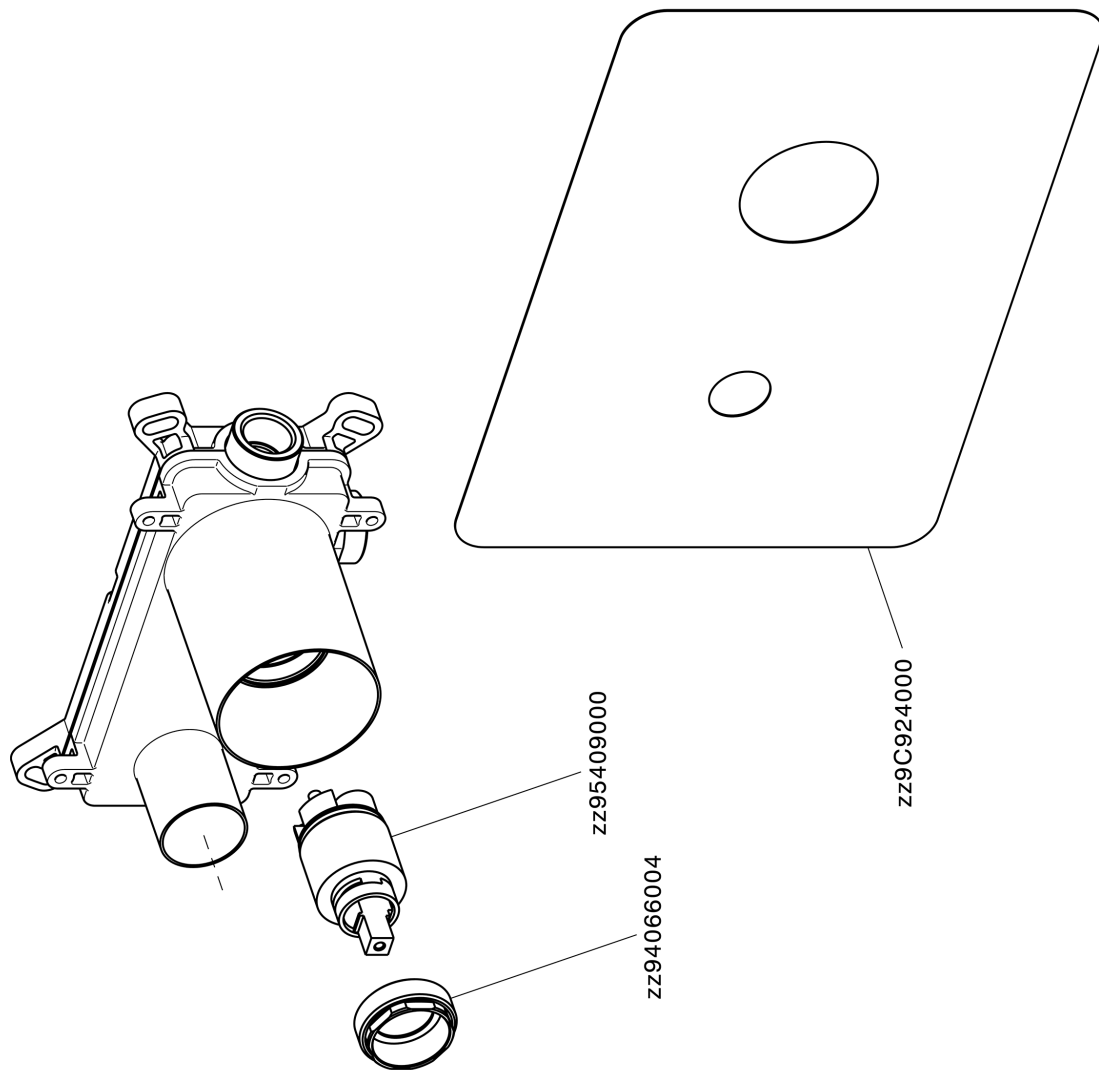

Exposed part for single lever washbasin valve CHRONOS_CR00551C

CR00551C

<https://en.huberitalia.com/exposed-part-for-single-lever-washbasin-valve-chronos-cr00551c>

Concealed single lever washbasin mixer Easy-Box CONCEALED_ZB002450

ZB002450

<https://en.huberitalia.com/concealed-single-lever-washbasin-mixer-easy-box-concealed-zb002450>

2026-07-01