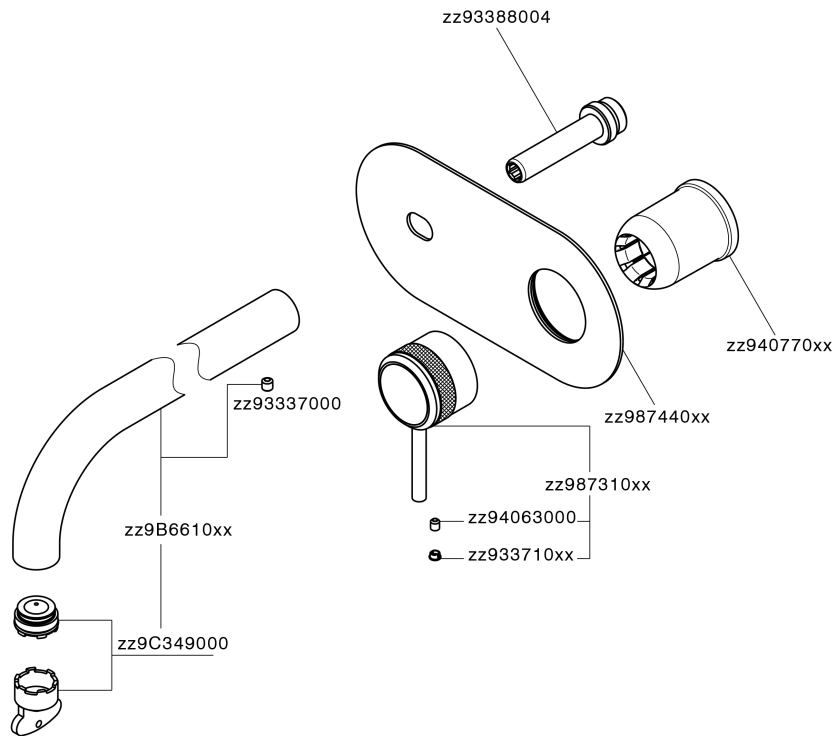

Exposed part for single lever washbasin valve CHRONOS_CR00551C

CR00551C

<https://en.huberitalia.com/exposed-part-for-single-lever-washbasin-valve-chronos-cr00551c>

Concealed single lever washbasin mixer Easy-Box CONCEALED_ZB002450

ZB002450

<https://en.huberitalia.com/concealed-single-lever-washbasin-mixer-easy-box-concealed-zb002450>

2026-04-29