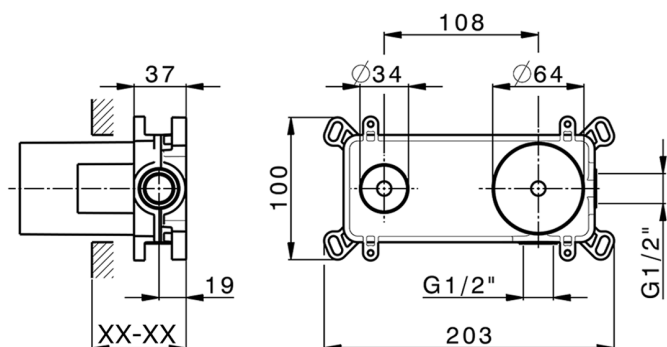

Exposed part for single lever washbasin valve CHRONOS_CR00551C

MODEL **CR00551C**

Exposed part for single lever washbasin valve, without concealed part, spout L.300 mm, for item Easy-Box ZB002450 and art. ZB025510

AVAILABLE FINISHINGS

-  **21** 21 Chrome
-  **2F** 2F Brushed Nickel
-  **2Q** 2Q Black Titanium

CHARACTERISTICS

Installation **Concealed**
 Required concealed parts **ZB002450**

Exposed part for single lever washbasin valve CHRONOS_CR00551C

CR00551C

<https://en.huberitalia.com/exposed-part-for-single-lever-washbasin-valve-chronos-cr00551c>

Concealed single lever washbasin mixer Easy-Box CONCEALED_ZB002450

MODEL **ZB002450**

Concealed single lever washbasin mixer
Easy-Box, with protection guard box, without trim kit

AVAILABLE FINISHINGS

04 04 Without finishing

CHARACTERISTICS

Installation	Concealed
Cartridge Spare Parts	ZZ95409000
35 mm Cartridge	
Concealed	1

Piastra/Plate/Plaque/Platte/Placa

2-3mm: XX 56-76

10mm: XX 48-68