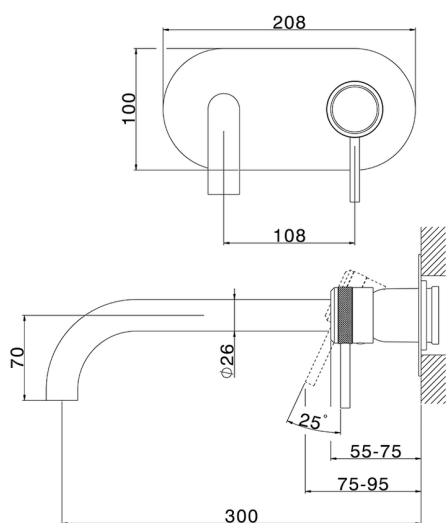

Exposed part for single lever washbasin valve CHRONOS_CR00551C

MODEL **CR00551C**

Exposed part for single lever washbasin valve, without concealed part, spout L.300 mm, for item Easy-Box ZB002450 and art. ZB025510

AVAILABLE FINISHINGS

-  **21** 21 Chrome
-  **2F** 2F Brushed Nickel
-  **2Q** 2Q Black Titanium

CHARACTERISTICS

Installation **Concealed**
 Required concealed parts **ZB002450**

Exposed part for single lever washbasin valve CHRONOS_CR00551C

CR00551C

<https://en.huberitalia.com/exposed-part-for-single-lever-washbasin-valve-chronos-cr00551c>

Concealed single lever washbasin mixer Easy-Box CONCEALED_ZB002450

MODEL **ZB002450**

Concealed single lever washbasin mixer
Easy-Box, with protection guard box, without trim kit

AVAILABLE FINISHINGS

CHARACTERISTICS

Installation	Concealed
Cartridge Spare Parts	ZZ95409000
35 mm Cartridge	
Concealed	1

Piastra/Plate/Plaque/Platte/Placa

2-3mm: XX 56-76

10mm: XX 48-68

DeviaStop

The Huber Devia Stop technology allows to adjust the water flow and to direct it to the selected output point (overhead soaker, hand shower, etc).