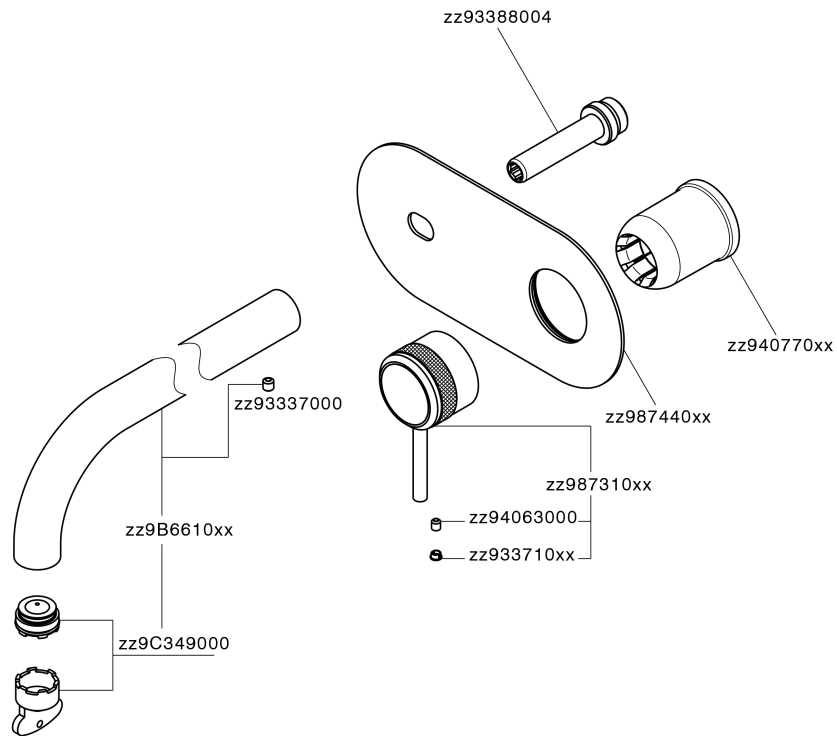

Exposed part for single lever washbasin valve CHRONOS_CR00551C

MODEL **CR00551C**

Exposed part for single lever washbasin valve, without concealed part, spout L.300 mm, for item Easy-Box ZB002450 and art. ZB025510

AVAILABLE FINISHINGS

-  **21** 21 Chrome
-  **2F** 2F Brushed Nickel
-  **2Q** 2Q Black Titanium

CHARACTERISTICS

Installation **Concealed**
 Required concealed parts **ZB002450**

Exposed part for single lever washbasin valve CHRONOS_CR00551C

CR00551C

<https://en.huberitalia.com/exposed-part-for-single-lever-washbasin-valve-chronos-cr00551c>

Concealed single lever washbasin mixer Easy-Box CONCEALED_ZB002450

MODEL **ZB002450**

Concealed single lever washbasin mixer
Easy-Box, with protection guard box, without trim kit

AVAILABLE FINISHINGS

CHARACTERISTICS

Installation	Concealed
Cartridge Spare Parts	ZZ95409000
35 mm Cartridge	
Concealed	1

Piastra/Plate/Plaque/Platte/Placa

2-3mm: XX 56-76

10mm: XX 48-68

DeviaStop

The Huber Devia Stop technology allows to adjust the water flow and to direct it to the selected output point (overhead soaker, hand shower, etc).