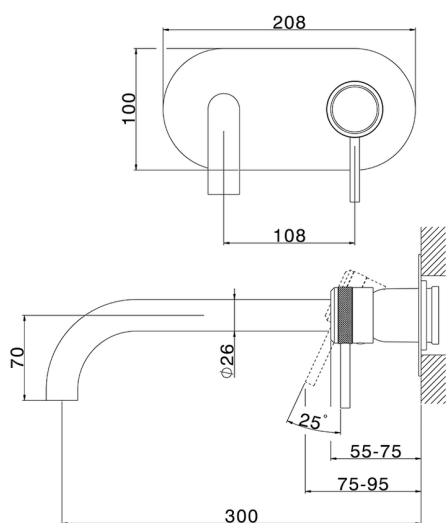

Exposed part for single lever washbasin valve CHRONOS_CR00551C

MODEL **CR00551C**

Exposed part for single lever washbasin valve, without concealed part, spout L.300 mm, for item Easy-Box ZB002450 and art. ZB025510

AVAILABLE FINISHINGS

-  **21** 21 Chrome
-  **2F** 2F Brushed Nickel
-  **2Q** 2Q Black Titanium

CHARACTERISTICS

Installation **Concealed**
 Required concealed parts **ZB002450**

Exposed part for single lever washbasin valve CHRONOS_CR00551C

CR00551C

<https://en.huberitalia.com/exposed-part-for-single-lever-washbasin-valve-chronos-cr00551c>

Concealed single lever washbasin mixer Easy-Box CONCEALED_ZB002450

MODEL **ZB002450**

Concealed single lever washbasin mixer
Easy-Box, with protection guard box, without trim kit

AVAILABLE FINISHINGS

04 04 Without finishing

CHARACTERISTICS

Installation	Concealed
Cartridge Spare Parts	ZZ95409000
35 mm Cartridge	
Concealed	1

Piastra/Plate/Plaque/Platte/Placa

2-3mm: XX 56-76

10mm: XX 48-68