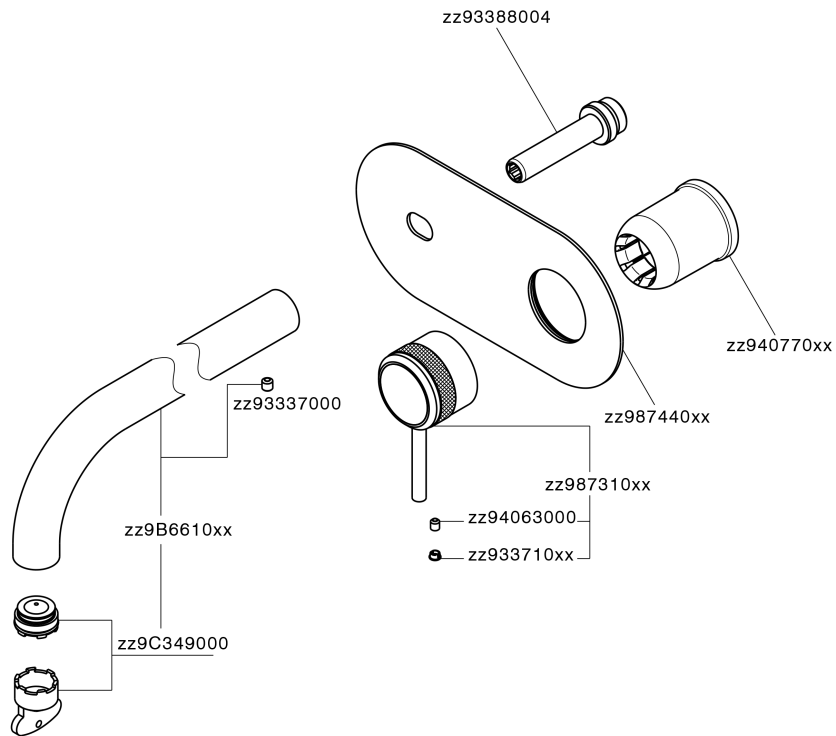

Exposed part for single lever washbasin valve CHRONOS_CR00551C

MODEL **CR00551C**

Exposed part for single lever washbasin valve, without concealed part, spout L.300 mm, for item Easy-Box ZB002450 and art. ZB025510

AVAILABLE FINISHINGS

-  **21** 21 Chrome
-  **2F** 2F Brushed Nickel
-  **2Q** 2Q Black Titanium

CHARACTERISTICS

Installation **Concealed**
 Required concealed parts **ZB002450**

Exposed part for single lever washbasin valve CHRONOS_CR00551C

CR00551C

<https://en.huberitalia.com/exposed-part-for-single-lever-washbasin-valve-chronos-cr00551c>

Concealed single lever washbasin mixer Easy-Box CONCEALED_ZB002450

MODEL **ZB002450**

Concealed single lever washbasin mixer
Easy-Box, with protection guard box, without trim kit

AVAILABLE FINISHINGS

04 04 Without finishing

CHARACTERISTICS

Installation	Concealed
Cartridge Spare Parts	ZZ95409000
35 mm Cartridge	
Concealed	1

Piastra/Plate/Plaque/Platte/Placa

2-3mm: XX 56-76

10mm: XX 48-68