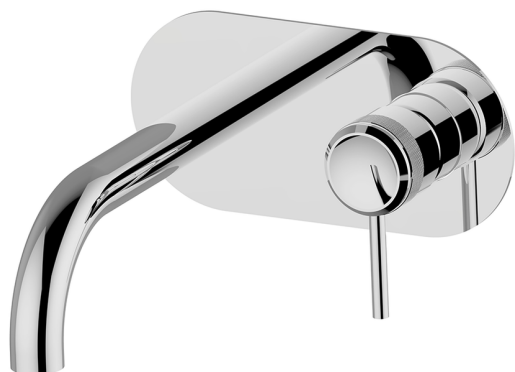

Exposed part for single lever washbasin valve CHRONOS_CR00551C

MODEL **CR00551C**

Exposed part for single lever washbasin valve, without concealed part, spout L.300 mm, for item Easy-Box ZB002450 and art. ZB025510

AVAILABLE FINISHINGS

-  **21** 21 Chrome
-  **2F** 2F Brushed Nickel
-  **2Q** 2Q Black Titanium

CHARACTERISTICS

Installation **Concealed**
 Required concealed parts **ZB002450**

Exposed part for single lever washbasin valve CHRONOS_CR00551C

CR00551C

<https://en.huberitalia.com/exposed-part-for-single-lever-washbasin-valve-chronos-cr00551c>

Concealed single lever washbasin mixer Easy-Box CONCEALED_ZB002450

MODEL **ZB002450**

Concealed single lever washbasin mixer
Easy-Box, with protection guard box, without trim kit

AVAILABLE FINISHINGS

CHARACTERISTICS

Installation	Concealed
Cartridge Spare Parts	ZZ95409000
35 mm Cartridge	
Concealed	1

Piastra/Plate/Plaque/Platte/Placa

2-3mm: XX 56-76

10mm: XX 48-68

DeviaStop

The Huber Devia Stop technology allows to adjust the water flow and to direct it to the selected output point (overhead soaker, hand shower, etc).