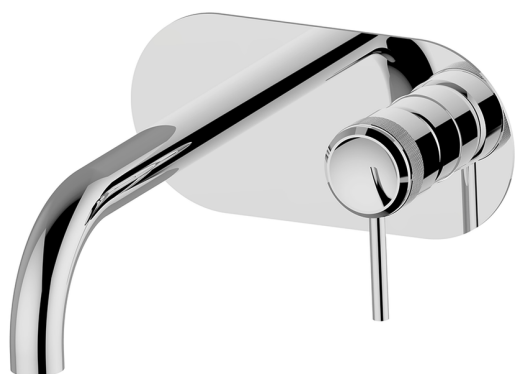

Exposed part for single lever washbasin valve CHRONOS_CR00551C

MODEL **CR00551C**

Exposed part for single lever washbasin valve, without concealed part, spout L.300 mm, for item Easy-Box ZB002450 and art. ZB025510

AVAILABLE FINISHINGS

-  **21** 21 Chrome
-  **2F** 2F Brushed Nickel
-  **2Q** 2Q Black Titanium

CHARACTERISTICS

Installation **Concealed**
 Required concealed parts **ZB002450**

Exposed part for single lever washbasin valve CHRONOS_CR00551C

CR00551C

<https://en.huberitalia.com/exposed-part-for-single-lever-washbasin-valve-chronos-cr00551c>

Concealed single lever washbasin mixer Easy-Box CONCEALED_ZB002450

MODEL **ZB002450**

Concealed single lever washbasin mixer
Easy-Box, with protection guard box, without trim kit

DeviaStop

The Huber Devia Stop technology allows to adjust the water flow and to direct it to the selected output point (overhead soaker, hand shower, etc).

2026-06-09