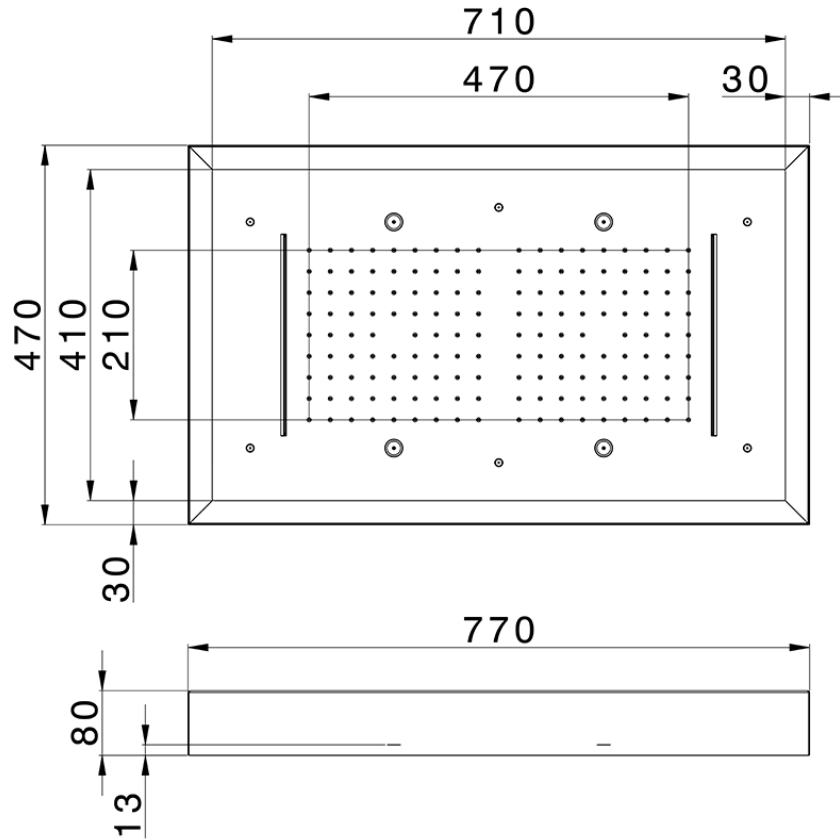

770x470 mm Chromotherapy Ceiling showerhead ZEN_ZS1C0180

ZS1C0180

<https://en.huberitalia.com/770x470-mm-chromotherapy-ceiling-showerhead-zen-zs1c0180>

2026-06-13