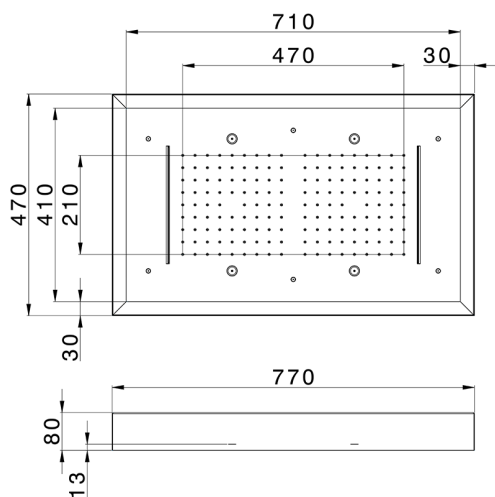

770x470 mm Chromotherapy Ceiling showerhead ZEN_ZS1C0180

MODEL **ZS1C0180**

770x470 mm Chromotherapy Ceiling showerhead, with white cover, rain, spraying functions, waterfall, chromotherapy functions, wireless control, Stainless Steel AISI 304