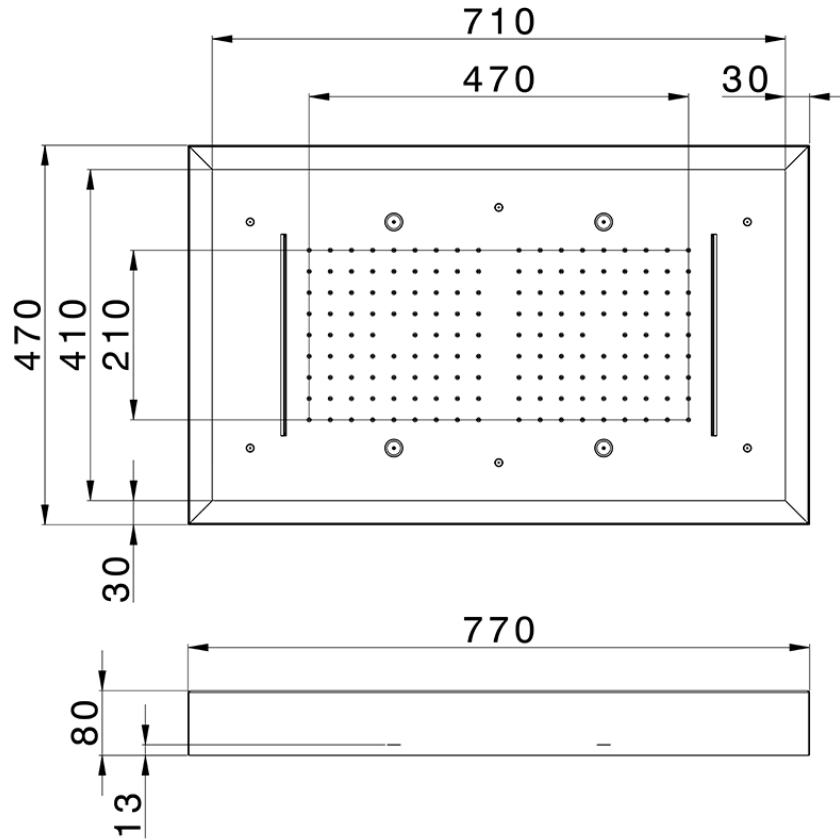

770x470 mm Chromotherapy Ceiling showerhead ZEN_ZS1C0180

ZS1C0180

<https://en.huberitalia.com/770x470-mm-chromotherapy-ceiling-showerhead-zen-zs1c0180>

2026-04-06