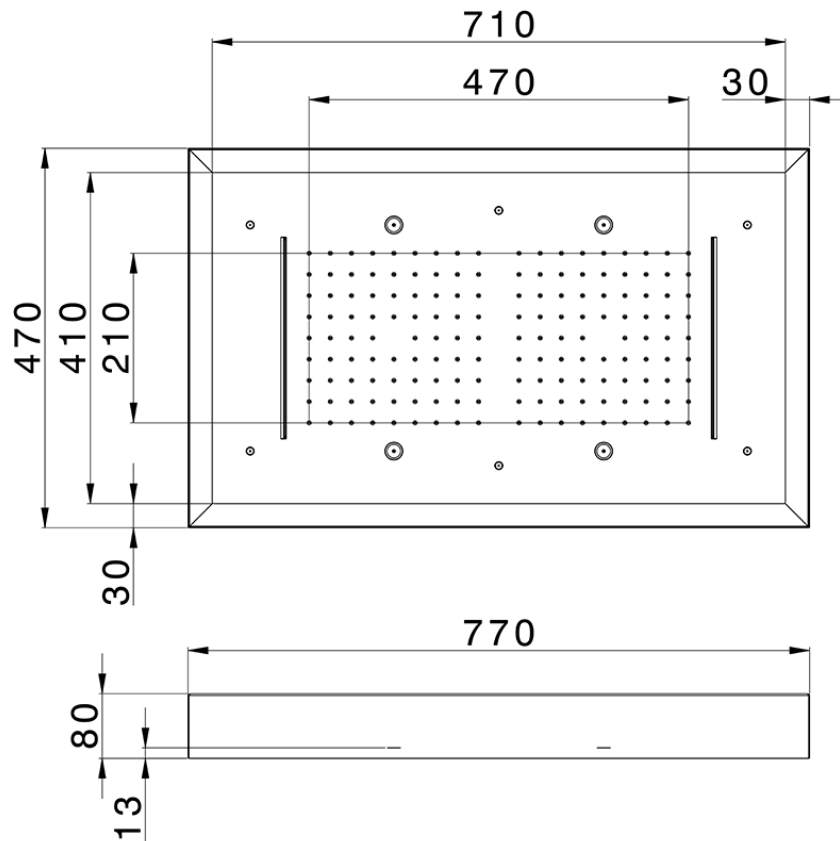

## 770x470 mm Chromotherapy Ceiling showerhead ZEN\_ZS1C0180

ZS1C0180

<https://en.huberitalia.com/770x470-mm-chromotherapy-ceiling-showerhead-zen-zs1c0180>

2026-05-16