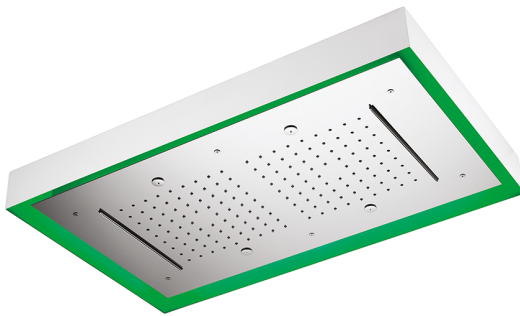

770x470 mm Chromotherapy Ceiling showerhead ZEN_ZS1C0180

MODEL **ZS1C0180**

770x470 mm Chromotherapy Ceiling showerhead, with white cover, rain, spraying functions, waterfall, chromotherapy functions, wireless control, Stainless Steel AISI 304

AVAILABLE FINISHINGS

-  **D1** D1 Brushed Inox
-  **40** 40 Matt Black
-  **4Q** 4Q Matt White
-  **D2** D2 Polished Inox

CHARACTERISTICS

2026-06-13