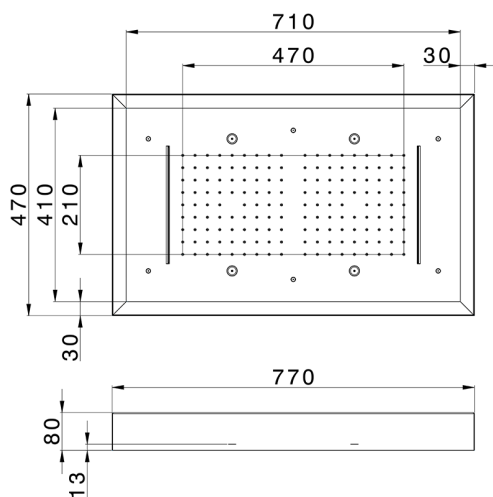

770x470 mm Chromotherapy Ceiling showerhead ZEN_ZS1C0180

MODEL **ZS1C0180**

770x470 mm Chromotherapy Ceiling showerhead, with white cover, rain, spraying functions, waterfall, chromotherapy functions, wireless control, Stainless Steel AISI 304

AVAILABLE FINISHINGS

- **D1** D1 Brushed Inox
- **40** 40 Matt Black
- **4Q** 4Q Matt White
- **D2** D2 Polished Inox

CHARACTERISTICS

2026-04-05