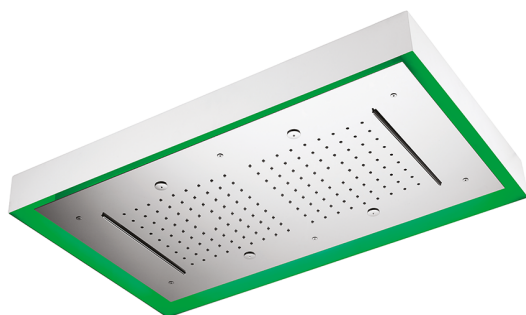

770x470 mm Chromotherapy Ceiling showerhead ZEN_ZS1C0180

MODEL **ZS1C0180**

770x470 mm Chromotherapy Ceiling showerhead, with white cover, rain, spraying functions, waterfall, chromotherapy functions, wireless control, Stainless Steel AISI 304

AVAILABLE FINISHINGS

-  **D1** D1 Brushed Inox
-  **40** 40 Matt Black
-  **4Q** 4Q Matt White
-  **D2** D2 Polished Inox

CHARACTERISTICS

2026-04-05