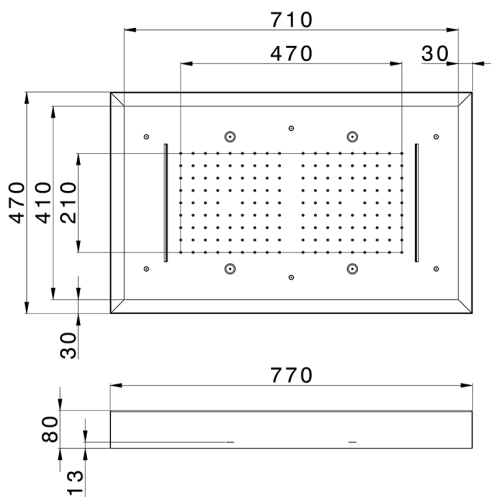

770x470 mm Chromotherapy Ceiling showerhead ZEN_ZS1C0180

MODEL **ZS1C0180**

770x470 mm Chromotherapy Ceiling showerhead, with white cover, rain, spraying functions, waterfall, chromotherapy functions, wireless control, Stainless Steel AISI 304

AVAILABLE FINISHINGS

- **D1** D1 Brushed Inox
- **40** 40 Matt Black
- **4Q** 4Q Matt White
- **D2** D2 Polished Inox

CHARACTERISTICS

2026-06-13