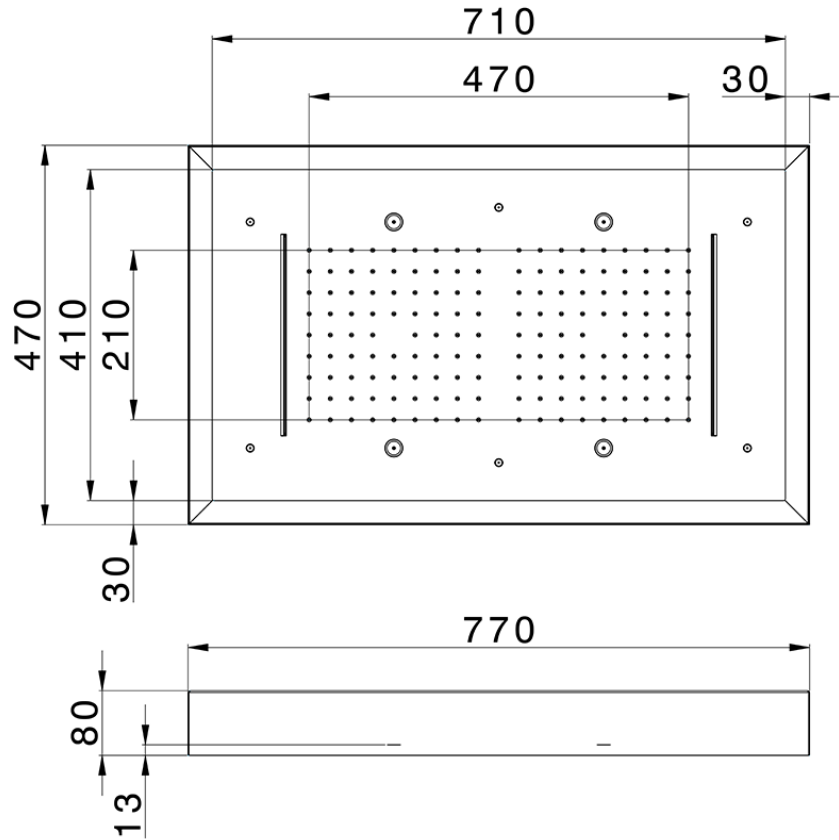

770x470 mm Chromotherapy Ceiling showerhead ZEN_ZS1C0180

ZS1C0180

<https://en.huberitalia.com/770x470-mm-chromotherapy-ceiling-showerhead-zen-zs1c0180>

2026-04-08