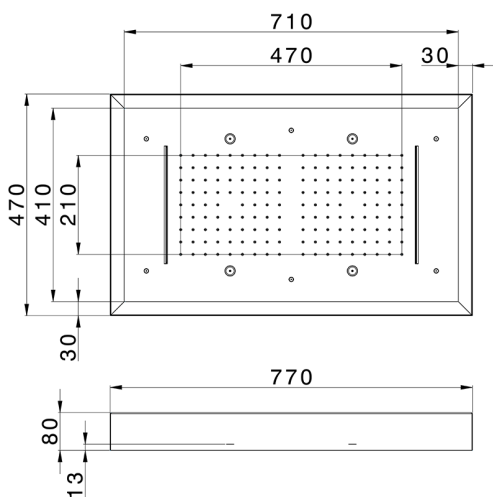

770x470 mm Chromotherapy Ceiling showerhead ZEN_ZS1C0180

MODEL **ZS1C0180**

770x470 mm Chromotherapy Ceiling showerhead, with white cover, rain, spraying functions, waterfall, chromotherapy functions, wireless control, Stainless Steel AISI 304