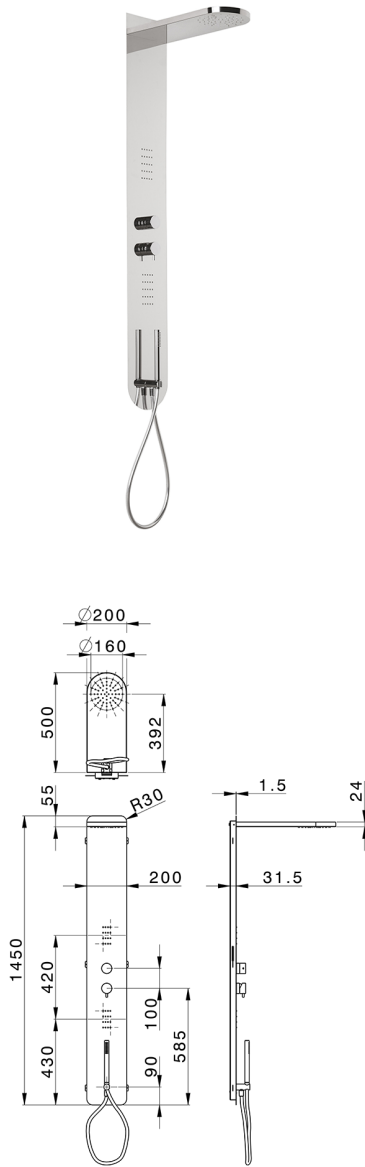

3-fonctions single lever shower panel COLUMNS_ZS105050

MODEL **ZS105050**

3-fonctions single lever shower panel, stainless steel
 AISI 304 shower panel, 3 outlet deviatop
 cartridge, handshower holder with wall elbow, 23 mm
 Brass One Spray handshower, 2 front body jets, L.500
 Ø100 thick 24mm rectang. round showerhead, rain
 function, 150 cm PVC Flexible Hose

AVAILABLE FINISHINGS

-  **40** 40 Matt Black
-  **4Q** 4Q Matt White
-  **D1** D1 Brushed Inox
-  **D2** D2 Polished Inox

CHARACTERISTICS

Cartridge Spare Parts **ZZ99751000**

35 mm Cartridge

2024-11-23