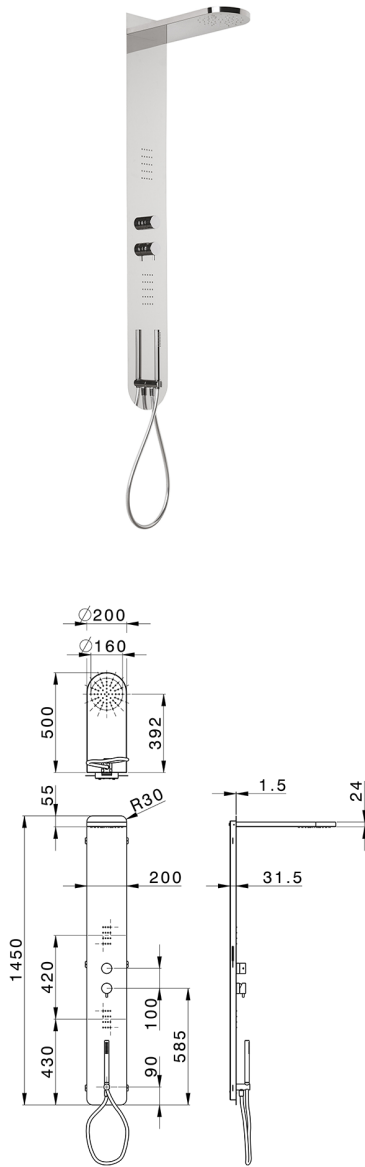

3-fonctions single lever shower panel COLUMNS_ZS105050

MODEL **ZS105050**

3-fonctions single lever shower panel, stainless steel
 AISI 304 shower panel, 3 outlet deviator cartridge, handshower holder with wall elbow, 23 mm
 Brass One Spray handshower, 2 front body jets, L.500
 Ø100 thick 24mm rectang. round showerhead, rain
 function, 150 cm PVC Flexible Hose

AVAILABLE FINISHINGS

-  **40** 40 Matt Black
-  **4Q** 4Q Matt White
-  **D1** D1 Brushed Inox
-  **D2** D2 Polished Inox

CHARACTERISTICS

Cartridge Spare Parts **ZZ99751000**

35 mm Cartridge

2024-11-23