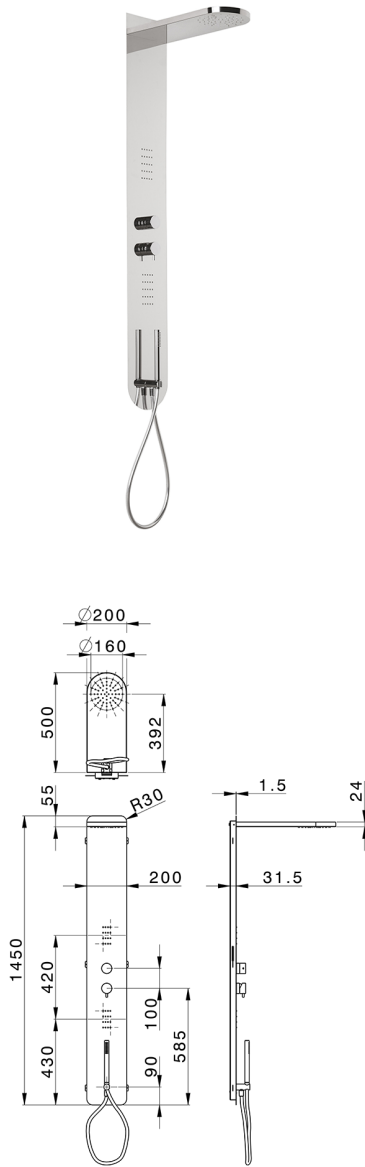

## 3-fonctions single lever shower panel COLUMNS\_ZS105050

MODEL **ZS105050**

3-fonctions single lever shower panel, stainless steel  
 AISI 304 shower panel, 3 outlet deviatop  
 cartridge, handshower holder with wall elbow, 23 mm  
 Brass One Spray handshower, 2 front body jets, L.500  
 Ø100 thick 24mm rectang. round showerhead, rain  
 function, 150 cm PVC Flexible Hose

### AVAILABLE FINISHINGS

-  **40** 40 Matt Black
-  **4Q** 4Q Matt White
-  **D1** D1 Brushed Inox
-  **D2** D2 Polished Inox

### CHARACTERISTICS

Cartridge Spare Parts **ZZ99751000**

**35 mm Cartridge**

2024-11-23