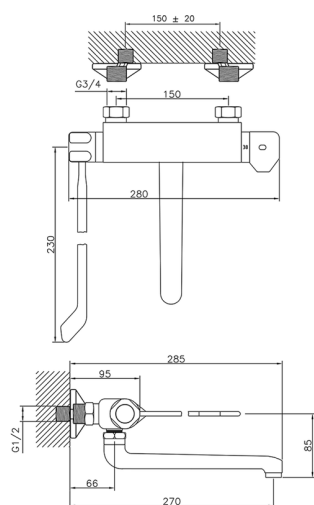

Thermostatic

The Huber thermostatic is your personal water manager, helping you to handle, control and save water and energy.

2026-06-15