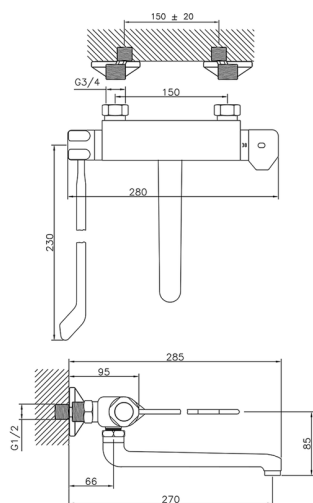

Thermostatic

The Huber thermostatic is your personal water manager, helping you to handle, control and save water and energy.

2026-05-15