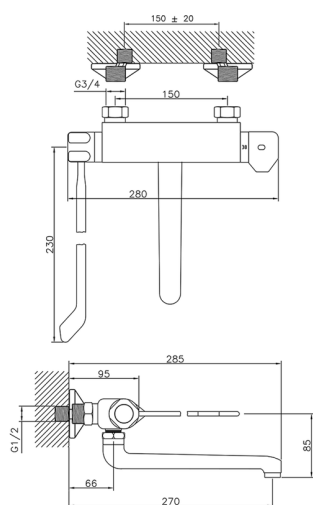

Thermostatic

The Huber thermostatic is your personal water manager, helping you to handle, control and save water and energy.

2026-04-06