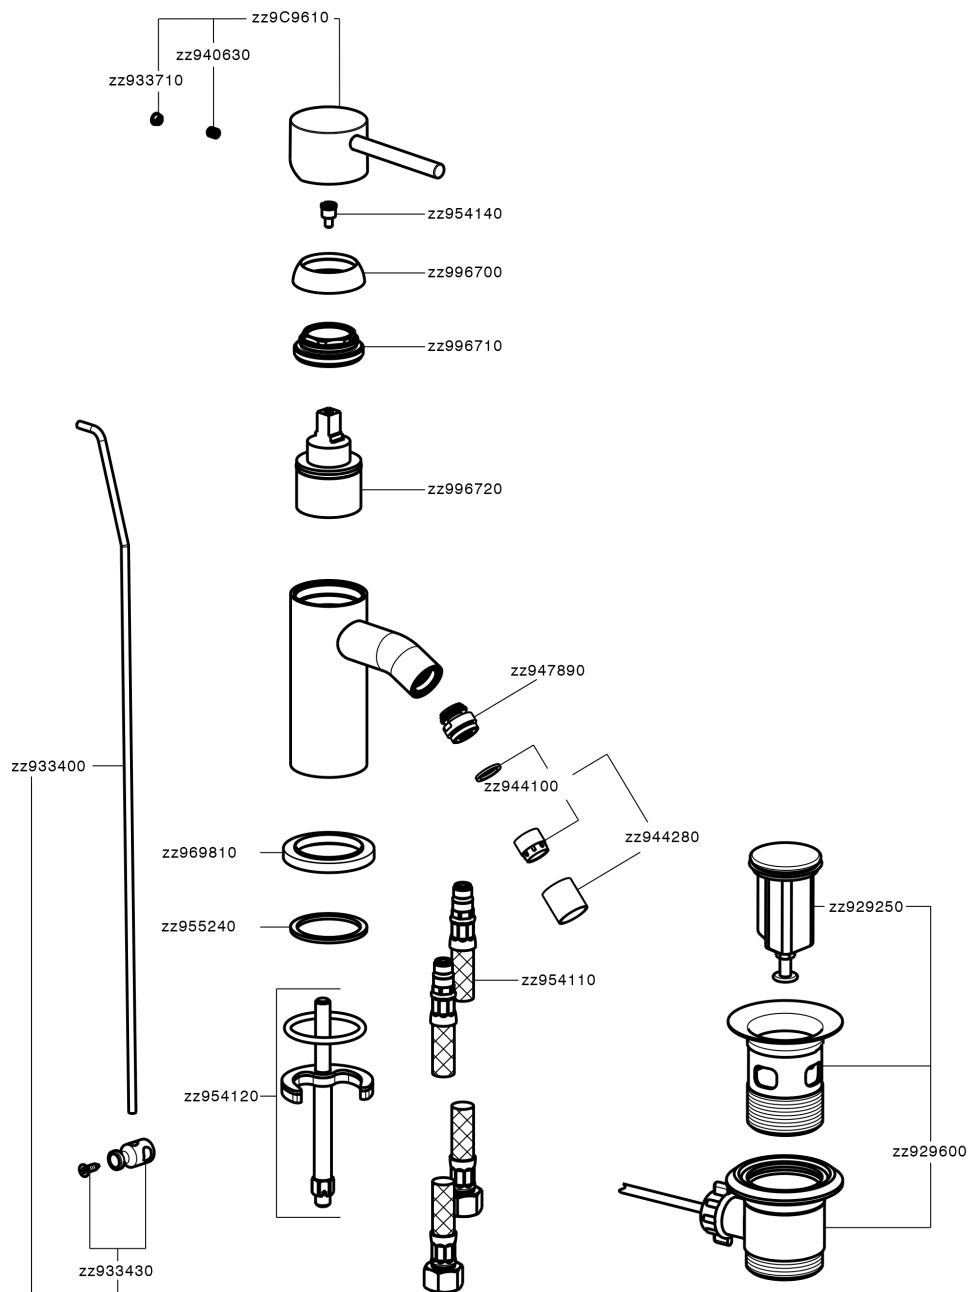

Single lever bidet mixer NUOVA KIRUNA_K2000550

K2000550

<https://en.huberitalia.com/single-lever-bidet-mixer-nuova-kiruna-k2000550>

2025-04-07