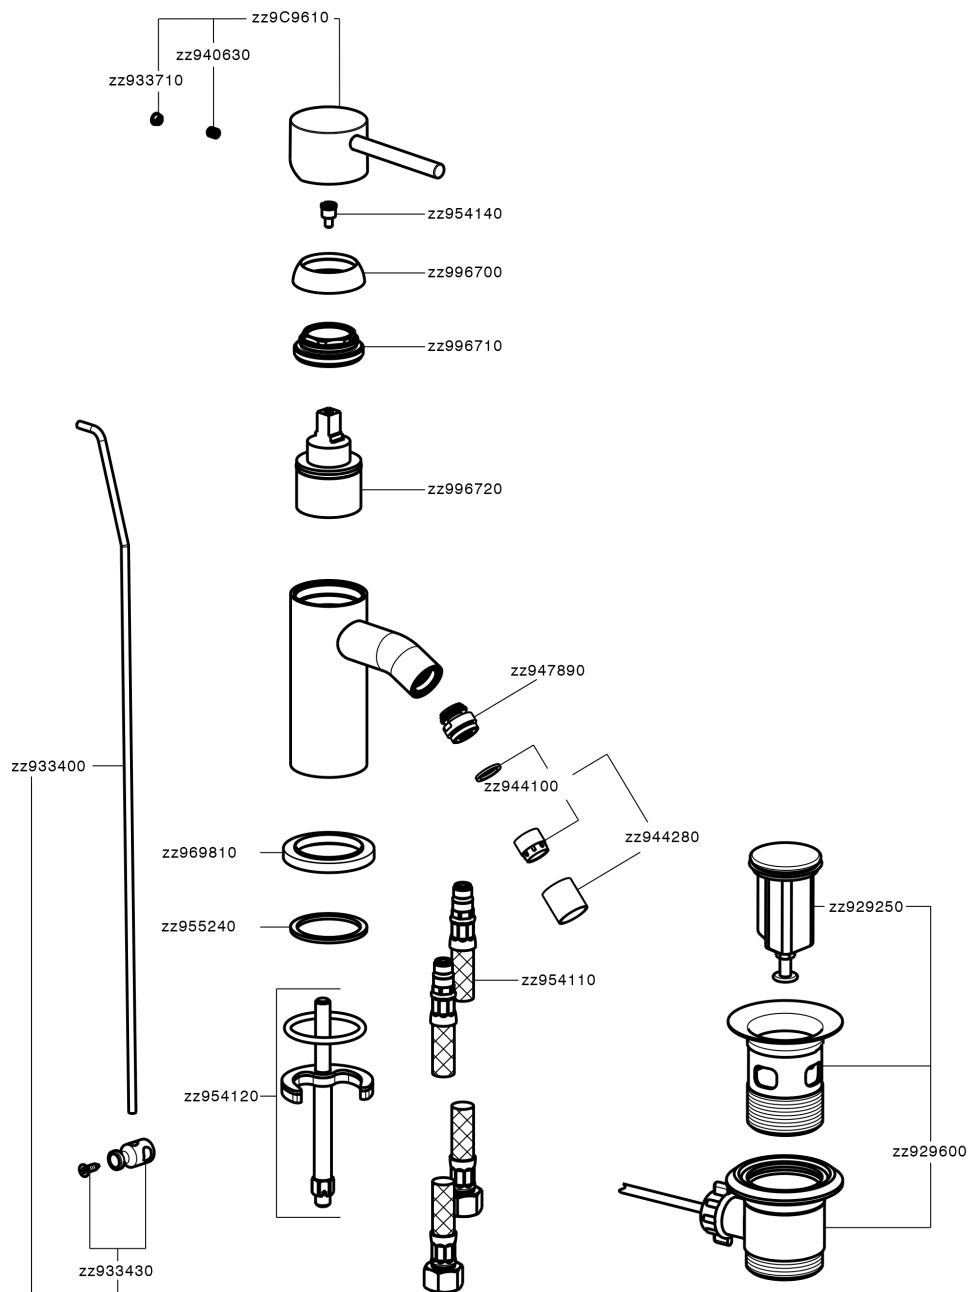

Single lever bidet mixer NUOVA KIRUNA_K2000550

K2000550

<https://en.huberitalia.com/single-lever-bidet-mixer-nuova-kiruna-k2000550>

2025-04-08