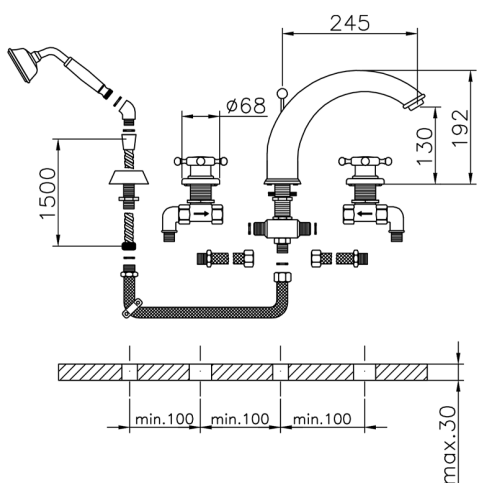

Deck-mounted 4-hole bath mixer VICTORIAN_VT000260

MODEL **VT000260**

Deck-mounted 4-hole bath mixer, 2-outlet deviasstop cartridge, 78 mm Brass classic one spray handshower, 150 cm extractable flexible hose

AVAILABLE FINISHINGS

-  **21** 21 Chrome
-  **27** 27 Old Bronze
-  **2A** 2A Satin Brushed Nickel
-  **2G** 2G Antique Gold
-  **2W** 2W Brushed Gold

CHARACTERISTICS

Deck-mounted 4-hole bath mixer VICTORIAN_VT000260

VT000260

<https://en.huberitalia.com/deck-mounted-4-hole-bath-mixer-victorian-vt000260>

2026-06-13