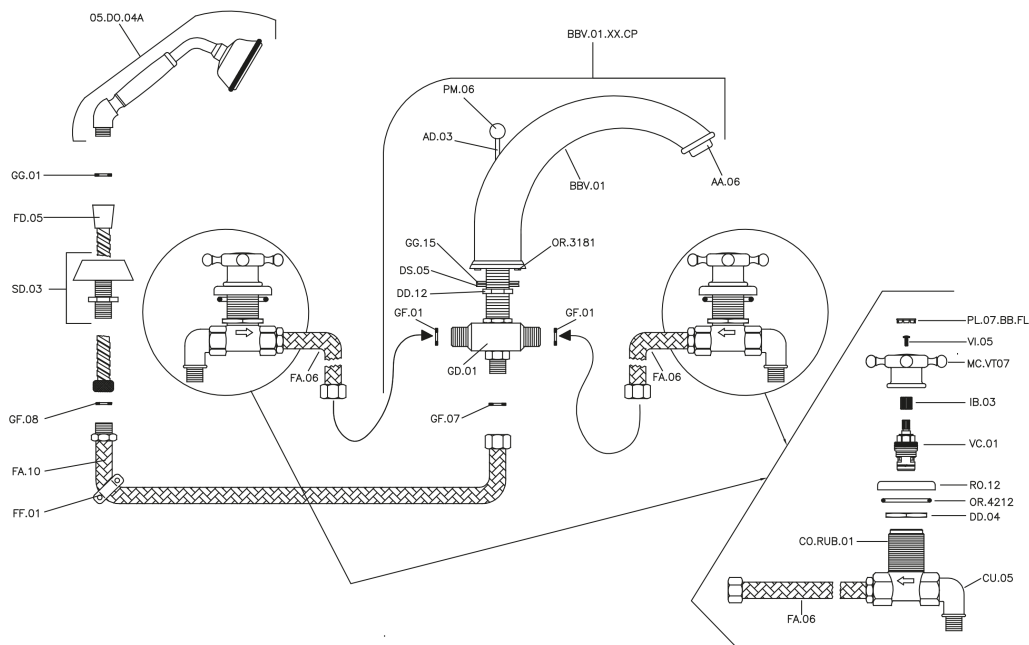

Deck-mounted 4-hole bath mixer VICTORIAN_VT000260

MODEL **VT000260**

Deck-mounted 4-hole bath mixer, 2-outlet deviasstop cartridge, 78 mm Brass classic one spray handshower, 150 cm extractable flexible hose

AVAILABLE FINISHINGS

-  **21** 21 Chrome
-  **27** 27 Old Bronze
-  **2A** 2A Satin Brushed Nickel
-  **2G** 2G Antique Gold
-  **2W** 2W Brushed Gold

CHARACTERISTICS

Deck-mounted 4-hole bath mixer VICTORIAN_VT000260

VT000260

<https://en.huberitalia.com/deck-mounted-4-hole-bath-mixer-victorian-vt000260>

2026-06-13