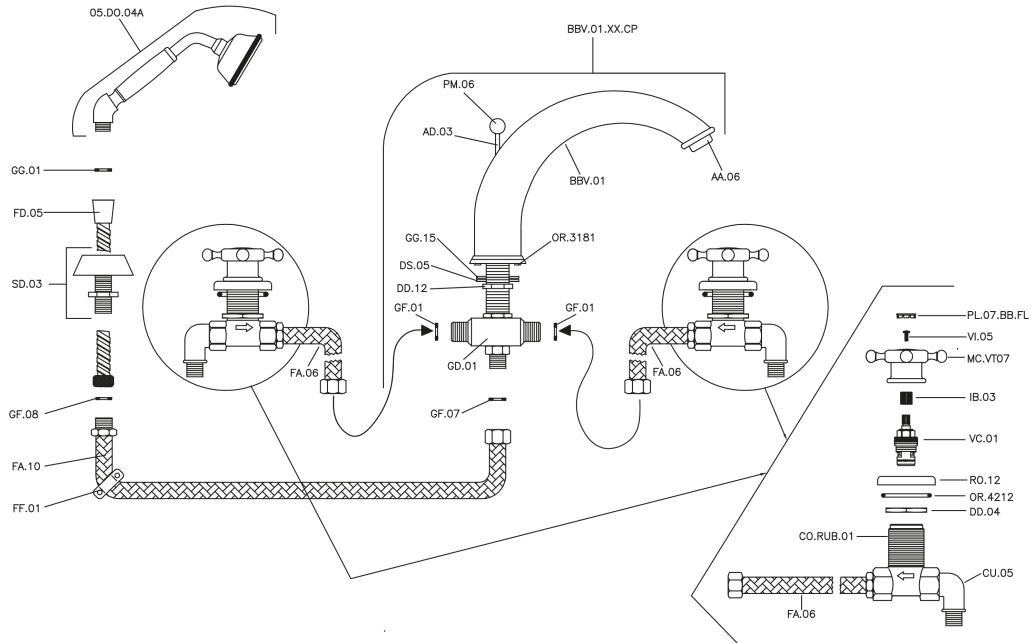

## Deck-mounted 4-hole bath mixer VICTORIAN\_VT000260

MODEL **VT000260**

Deck-mounted 4-hole bath mixer, 2-outlet deviasstop cartridge, 78 mm Brass classic one spray handshower, 150 cm extractable flexible hose

## Deck-mounted 4-hole bath mixer VICTORIAN\_VT000260

VT000260

<https://en.huberitalia.com/deck-mounted-4-hole-bath-mixer-victorian-vt000260>

2026-06-06