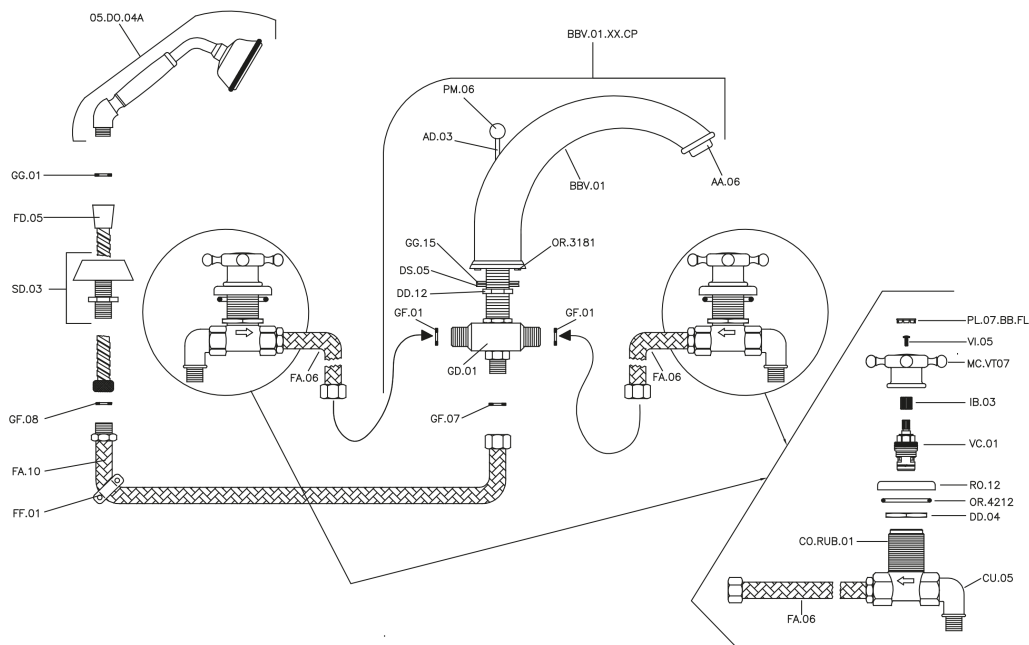

Deck-mounted 4-hole bath mixer VICTORIAN_VT000260

MODEL **VT000260**

Deck-mounted 4-hole bath mixer, 2-outlet deviasstop cartridge, 78 mm Brass classic one spray handshower, 150 cm extractable flexible hose

AVAILABLE FINISHINGS

-  **21** 21 Chrome
-  **27** 27 Old Bronze
-  **2A** 2A Satin Brushed Nickel
-  **2G** 2G Antique Gold
-  **2W** 2W Brushed Gold

CHARACTERISTICS

Deck-mounted 4-hole bath mixer VICTORIAN_VT000260

VT000260

<https://en.huberitalia.com/deck-mounted-4-hole-bath-mixer-victorian-vt000260>

2026-06-26