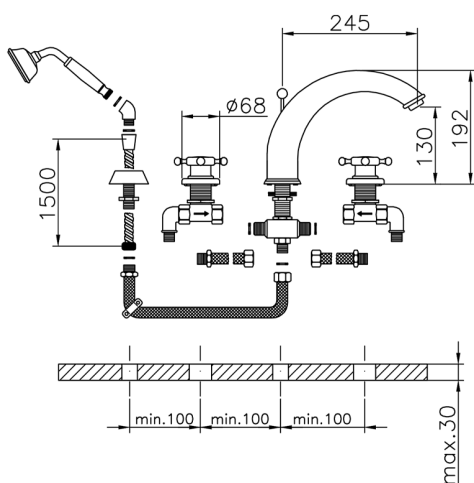

Deck-mounted 4-hole bath mixer VICTORIAN_VT000260

MODEL **VT000260**

Deck-mounted 4-hole bath mixer, 2-outlet deviasstop cartridge, 78 mm Brass classic one spray handshower, 150 cm extractable flexible hose

AVAILABLE FINISHINGS

-  **21** 21 Chrome
-  **27** 27 Old Bronze
-  **2A** 2A Satin Brushed Nickel
-  **2G** 2G Antique Gold
-  **2W** 2W Brushed Gold

CHARACTERISTICS

Deck-mounted 4-hole bath mixer VICTORIAN_VT000260

VT000260

<https://en.huberitalia.com/deck-mounted-4-hole-bath-mixer-victorian-vt000260>

2026-06-26