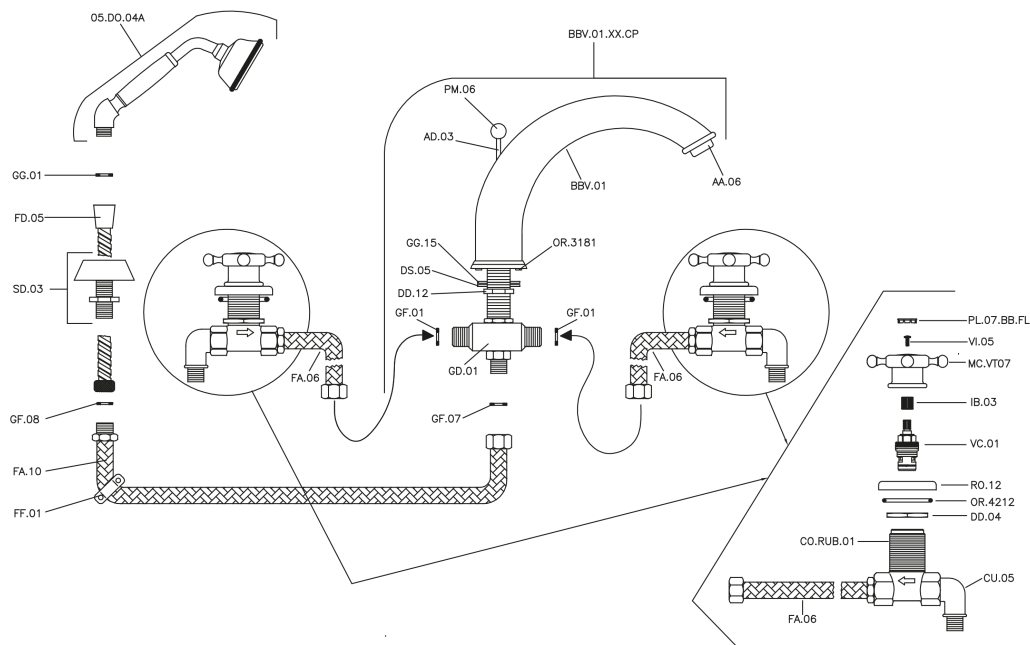

## Deck-mounted 4-hole bath mixer VICTORIAN\_VT000260

MODEL **VT000260**

Deck-mounted 4-hole bath mixer, 2-outlet deviasstop cartridge, 78 mm Brass classic one spray handshower, 150 cm extractable flexible hose

## Deck-mounted 4-hole bath mixer VICTORIAN\_VT000260

VT000260

<https://en.huberitalia.com/deck-mounted-4-hole-bath-mixer-victorian-vt000260>

2026-04-06