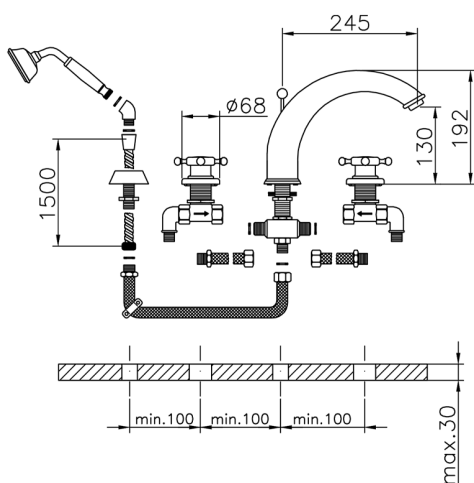

Deck-mounted 4-hole bath mixer VICTORIAN_VT000260

MODEL **VT000260**

Deck-mounted 4-hole bath mixer, 2-outlet deviasstop cartridge, 78 mm Brass classic one spray handshower, 150 cm extractable flexible hose

AVAILABLE FINISHINGS

-  **21** 21 Chrome
-  **27** 27 Old Bronze
-  **2A** 2A Satin Brushed Nickel
-  **2G** 2G Antique Gold
-  **2W** 2W Brushed Gold

CHARACTERISTICS