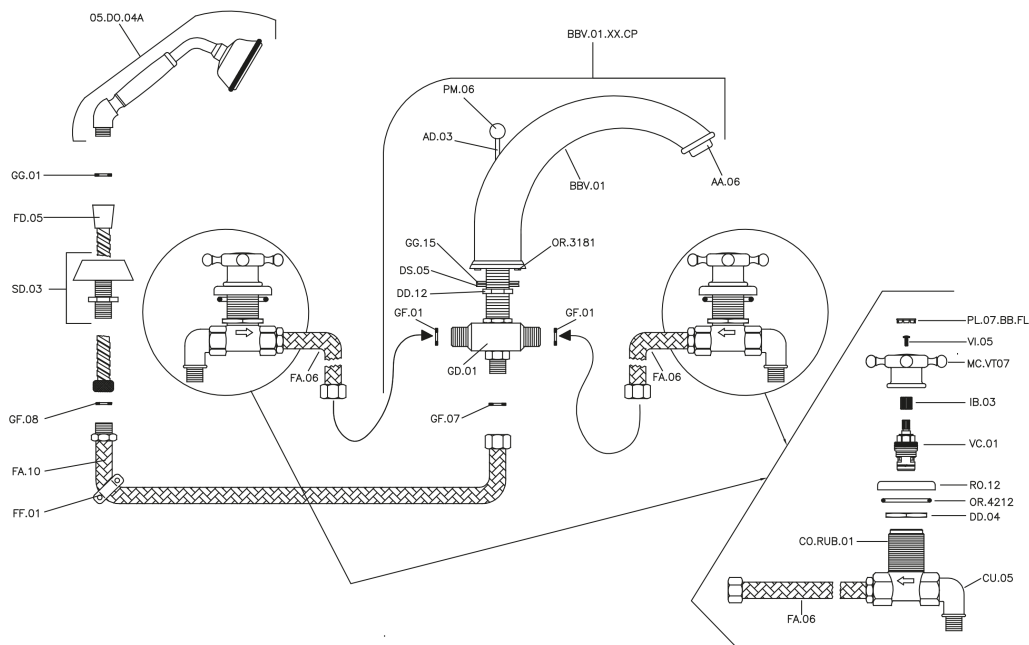

## Deck-mounted 4-hole bath mixer VICTORIAN\_VT000260

MODEL **VT000260**

Deck-mounted 4-hole bath mixer, 2-outlet deviasstop cartridge, 78 mm Brass classic one spray handshower, 150 cm extractable flexible hose

## Deck-mounted 4-hole bath mixer VICTORIAN\_VT000260

VT000260

<https://en.huberitalia.com/deck-mounted-4-hole-bath-mixer-victorian-vt000260>

2026-04-08