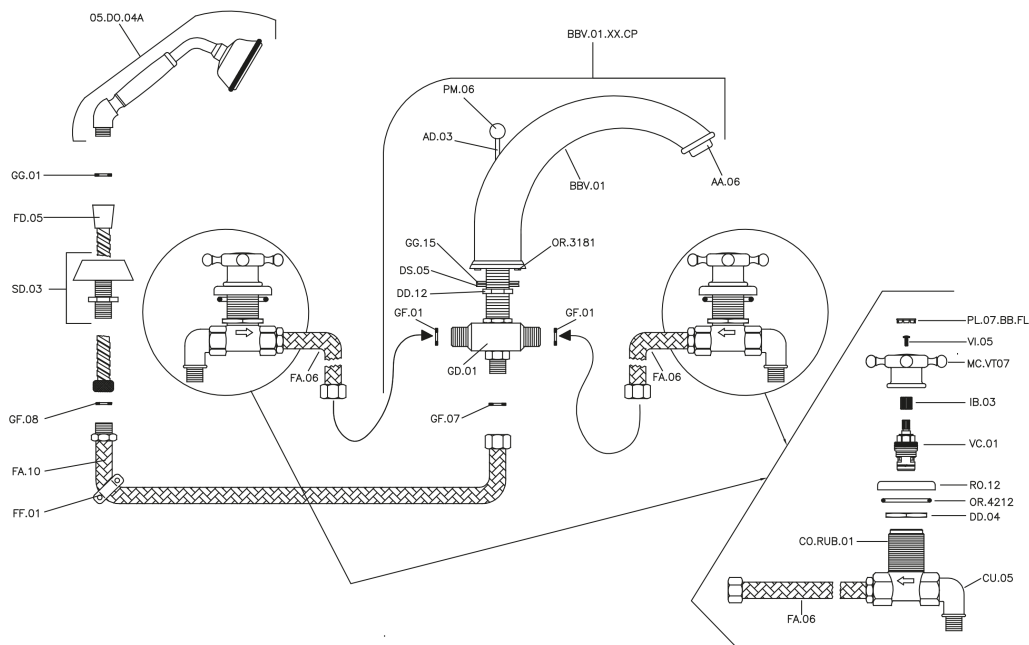

## Deck-mounted 4-hole bath mixer VICTORIAN\_VT000260

MODEL **VT000260**

Deck-mounted 4-hole bath mixer, 2-outlet deviasstop cartridge, 78 mm Brass classic one spray handshower, 150 cm extractable flexible hose

## Deck-mounted 4-hole bath mixer VICTORIAN\_VT000260

VT000260

<https://en.huberitalia.com/deck-mounted-4-hole-bath-mixer-victorian-vt000260>

2026-06-13