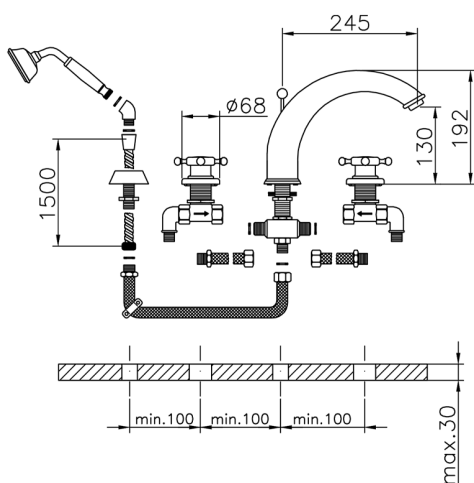

Deck-mounted 4-hole bath mixer VICTORIAN_VT000260

MODEL **VT000260**

Deck-mounted 4-hole bath mixer, 2-outlet deviasstop cartridge, 78 mm Brass classic one spray handshower, 150 cm extractable flexible hose

AVAILABLE FINISHINGS

-  **21** 21 Chrome
-  **27** 27 Old Bronze
-  **2A** 2A Satin Brushed Nickel
-  **2G** 2G Antique Gold
-  **2W** 2W Brushed Gold

CHARACTERISTICS

Deck-mounted 4-hole bath mixer VICTORIAN_VT000260

VT000260

<https://en.huberitalia.com/deck-mounted-4-hole-bath-mixer-victorian-vt000260>

2026-06-05