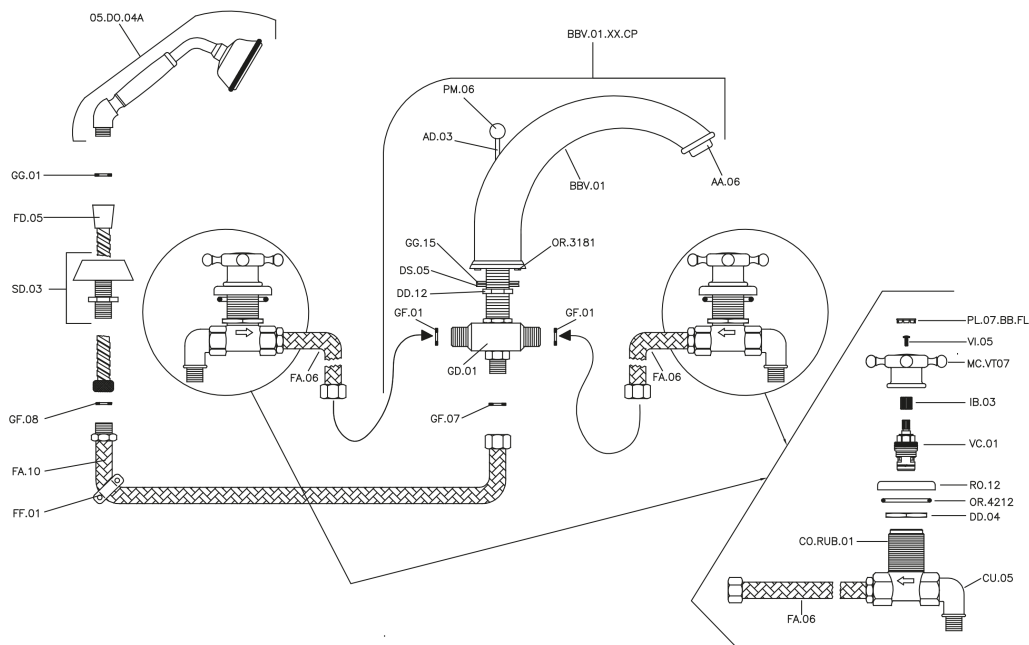

Deck-mounted 4-hole bath mixer VICTORIAN_VT000260

MODEL **VT000260**

Deck-mounted 4-hole bath mixer, 2-outlet deviasstop cartridge, 78 mm Brass classic one spray handshower, 150 cm extractable flexible hose

AVAILABLE FINISHINGS

-  **21** 21 Chrome
-  **27** 27 Old Bronze
-  **2A** 2A Satin Brushed Nickel
-  **2G** 2G Antique Gold
-  **2W** 2W Brushed Gold

CHARACTERISTICS

Deck-mounted 4-hole bath mixer VICTORIAN_VT000260

VT000260

<https://en.huberitalia.com/deck-mounted-4-hole-bath-mixer-victorian-vt000260>

2026-06-05