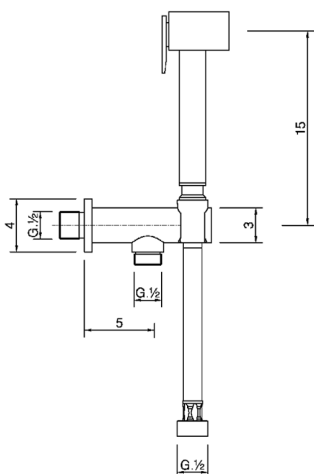

Bidet handshower set HYGENIC SHOWERS_EG007910

MODEL **EG007910**

Bidet handshower set, wall mounted bracket with safety valve, Bidet handshower, PVC 120 cm. Flexible hose

AVAILABLE FINISHINGS

-  **21** 21 Chrome
-  **24** 24 Gold

CHARACTERISTICS

Bidet handshower

2024-11-15