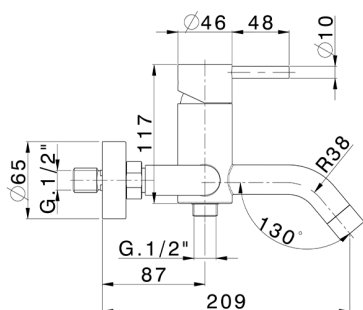

Progressive bath mixer LYNOX_LX000121

MODEL **LX000121**

Progressive bath mixer, with shower set, with diverter, wall mounted adjustable handshower bracket, D.22 mm INOX minimalistic one spray handshower, 150 cm Stainless Steel flexible hose - Inox AISI 304

AVAILABLE FINISHINGS

D1 D1 Brushed Inox

CHARACTERISTICS

Cartridge Spare Parts **ZZ9B871000**

40 mm Progressive single-lever cartridge

2026-06-06