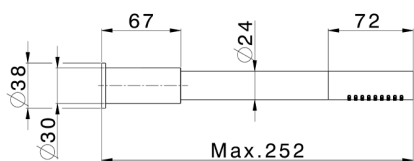

AVAILABLE FINISHINGS

D1 D1 Brushed Inox

CHARACTERISTICS

Cartridge Spare Parts **ZZ9B871000**

40 mm Progressive single-lever cartridge

2026-06-06