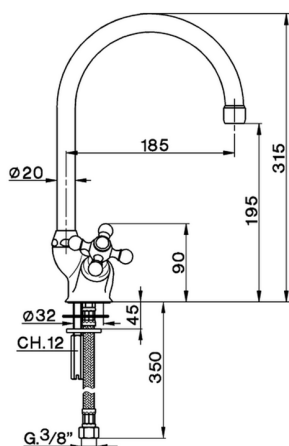

Sink mixer KITCHEN_AC900530

MODEL **AC900530**

Sink mixer, swivel spout, G.3/8" stainless steel flexible hoses

AVAILABLE FINISHINGS

- 
21 21 Chrome
- 
26 26 Old Copper
- 
27 27 Old Bronze
- 
2A 2A Satin Brushed Nickel