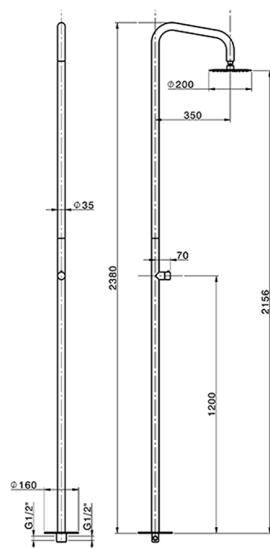

Free Standing Progressive Shower Column LYNOX_LX005130

MODEL **LX005130**

Free Standing Progressive Shower Column, for Indoor/Outdoor use, D.200 mm INOX round showerhead, INOX AISI 316L

AVAILABLE FINISHINGS

D1 D1 Brushed Inox

CHARACTERISTICS

Cartridge Spare Parts **ZZ9C292000**

25 mm Progressive single-lever cartridge

2026-04-08