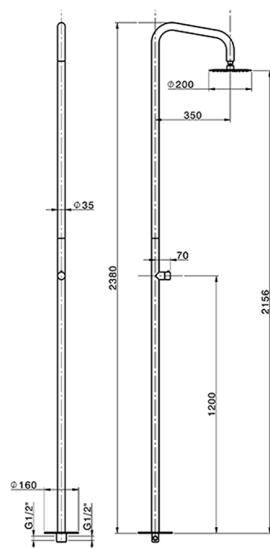

## Free Standing Progressive Shower Column LYNOX\_LX005130

MODEL **LX005130**

Free Standing Progressive Shower Column, for Indoor/Outdoor use, D.200 mm INOX round showerhead, INOX AISI 316L

AVAILABLE FINISHINGS

**D1** D1 Brushed Inox

CHARACTERISTICS

Cartridge Spare Parts **ZZ9C292000**

**25 mm Progressive single-lever cartridge**

2026-06-26