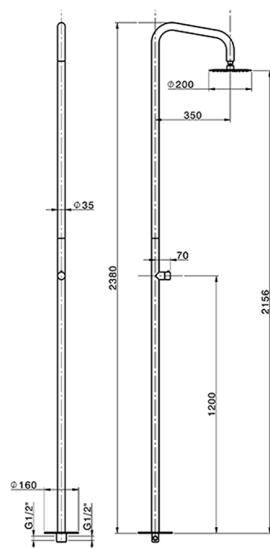

## Free Standing Progressive Shower Column LYNOX\_LX005130

MODEL **LX005130**

Free Standing Progressive Shower Column, for Indoor/Outdoor use, D.200 mm INOX round showerhead, INOX AISI 316L

AVAILABLE FINISHINGS

**D1** D1 Brushed Inox

CHARACTERISTICS

Cartridge Spare Parts **ZZ9C292000**

**25 mm Progressive single-lever cartridge**

2026-04-30