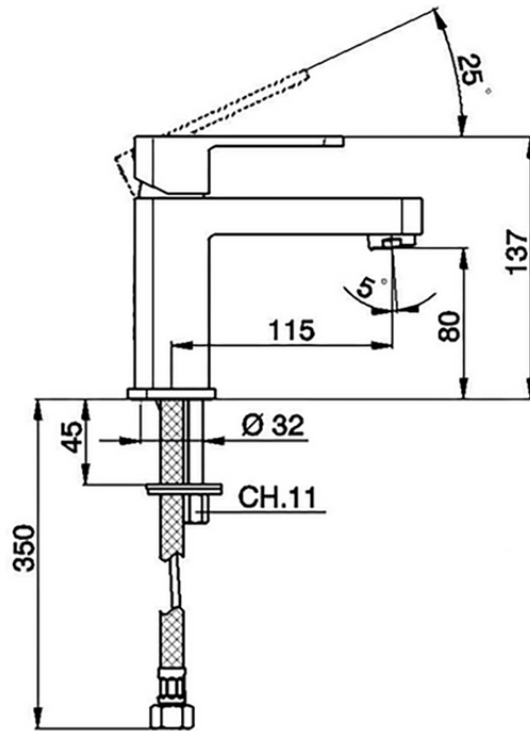

Single lever washbasin mixer DADO_DD000540

DD000540

<https://en.huberitalia.com/single-lever-washbasin-mixer-dado-dd000540>

2024-11-24