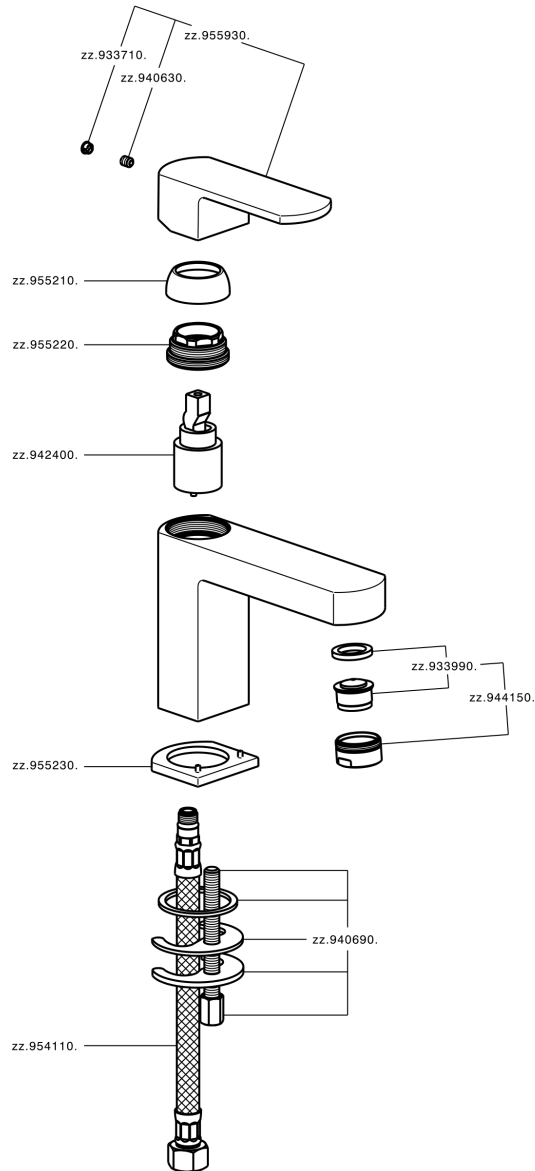

Single lever washbasin mixer DADO_DD000540

DD000540

<https://en.huberitalia.com/single-lever-washbasin-mixer-dado-dd000540>

2024-11-21