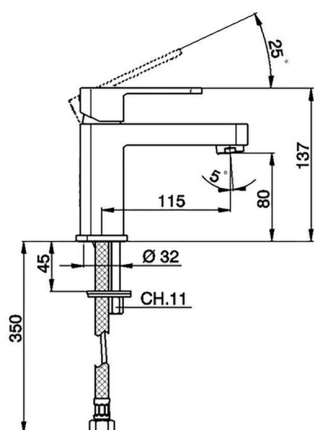

Single lever washbasin mixer DADO_DD000540

MODEL **DD000540**

Single lever washbasin mixer, without automatic pop-up waste, G.3/8" stainless steel flexible hoses

AVAILABLE FINISHINGS

-  **21** 21 Chrome
-  **2B** 2B Polished Nickel
-  **2F** 2F Brushed Nickel
-  **40** 40 Matt Black
-  **4Q** 4Q Matt White

CHARACTERISTICS

Cartridge Spare Parts **ZZ94240000**

25 mm Cartridge

Single lever washbasin mixer DADO_DD000540

DD000540

<https://en.huberitalia.com/single-lever-washbasin-mixer-dado-dd000540>

2024-11-21