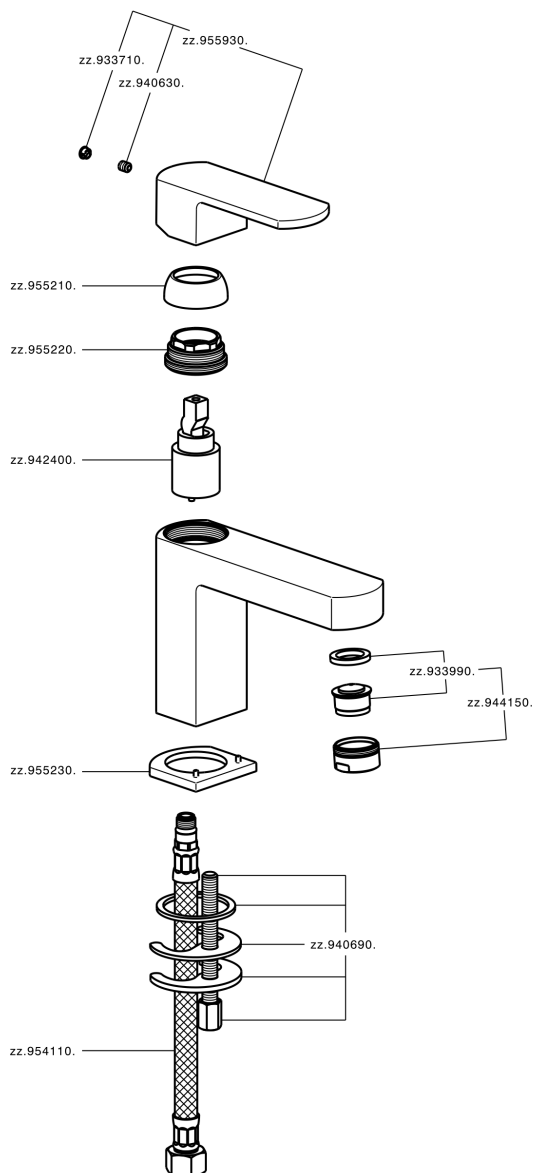

Single lever washbasin mixer DADO_DD000540

MODEL **DD000540**

Single lever washbasin mixer, without automatic pop-up waste, G.3/8" stainless steel flexible hoses

AVAILABLE FINISHINGS

-  **21** 21 Chrome
-  **2B** 2B Polished Nickel
-  **2F** 2F Brushed Nickel
-  **40** 40 Matt Black
-  **4Q** 4Q Matt White

CHARACTERISTICS

Cartridge Spare Parts **ZZ94240000**

25 mm Cartridge

Single lever washbasin mixer DADO_DD000540

DD000540

<https://en.huberitalia.com/single-lever-washbasin-mixer-dado-dd000540>

2024-11-21