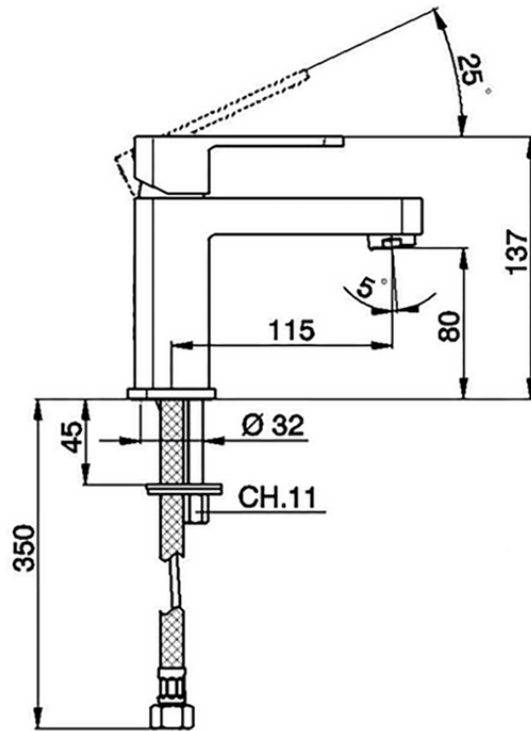

Single lever washbasin mixer DADO_DD000540

DD000540

<https://en.huberitalia.com/single-lever-washbasin-mixer-dado-dd000540>

2024-11-23