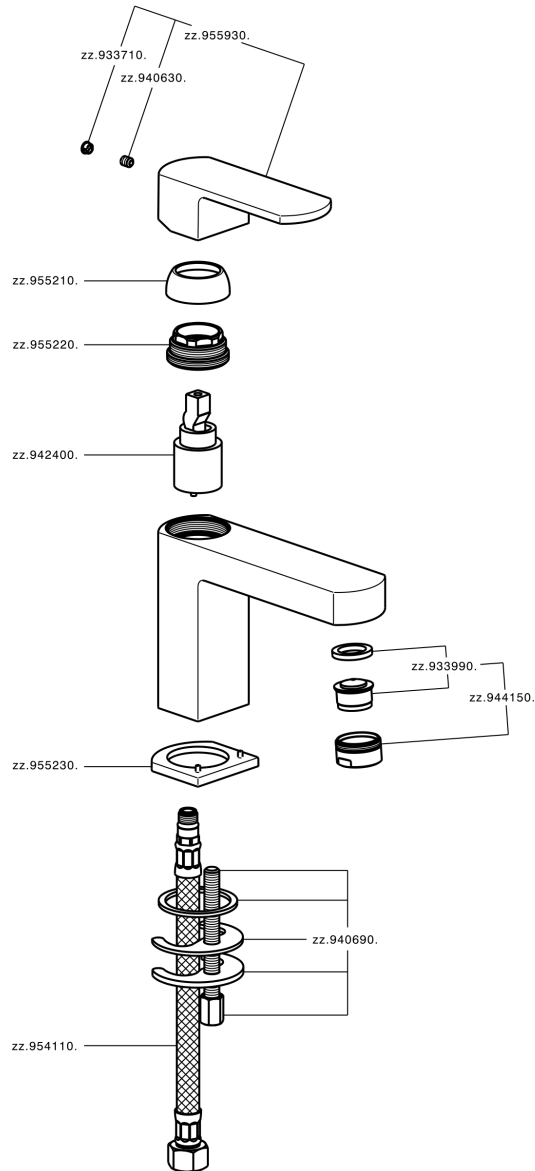

Single lever washbasin mixer DADO_DD000540

DD000540

<https://en.huberitalia.com/single-lever-washbasin-mixer-dado-dd000540>

2024-11-23