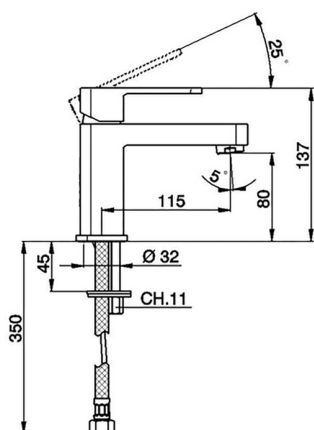

## Single lever washbasin mixer DADO\_DD000540

MODEL **DD000540**

Single lever washbasin mixer, without automatic pop-up waste, G.3/8" stainless steel flexible hoses

### CHARACTERISTICS

Cartridge Spare Parts **ZZ94240000**

**25 mm Cartridge**

## Single lever washbasin mixer DADO\_DD000540

DD000540

<https://en.huberitalia.com/single-lever-washbasin-mixer-dado-dd000540>

2024-11-23