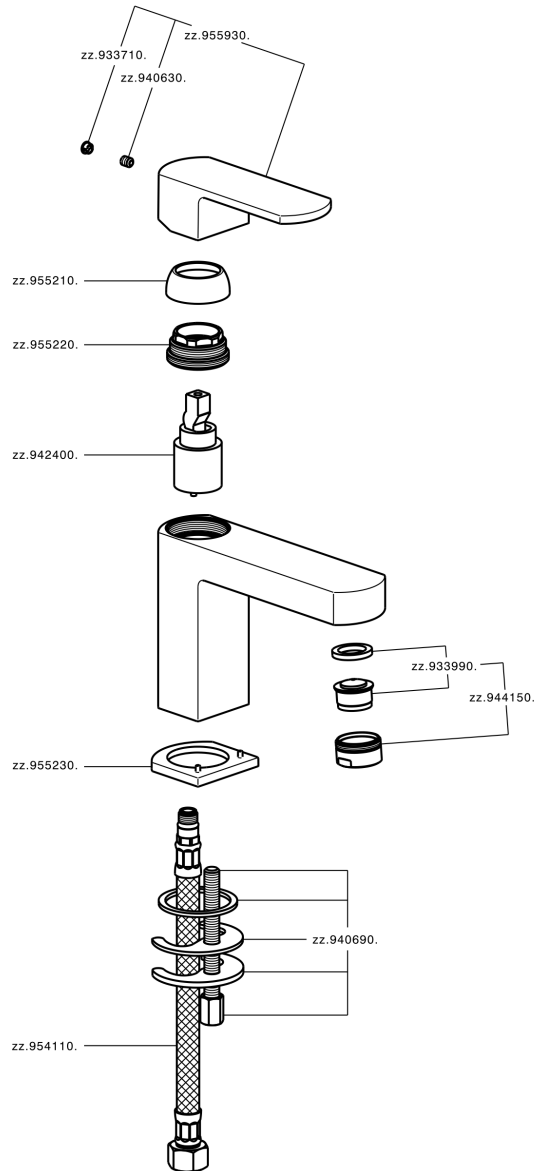

## Single lever washbasin mixer DADO\_DD000540

MODEL **DD000540**

Single lever washbasin mixer, without automatic pop-up waste, G.3/8" stainless steel flexible hoses

### CHARACTERISTICS

Cartridge Spare Parts **ZZ94240000**

**25 mm Cartridge**

## Single lever washbasin mixer DADO\_DD000540

DD000540

<https://en.huberitalia.com/single-lever-washbasin-mixer-dado-dd000540>

2024-11-23