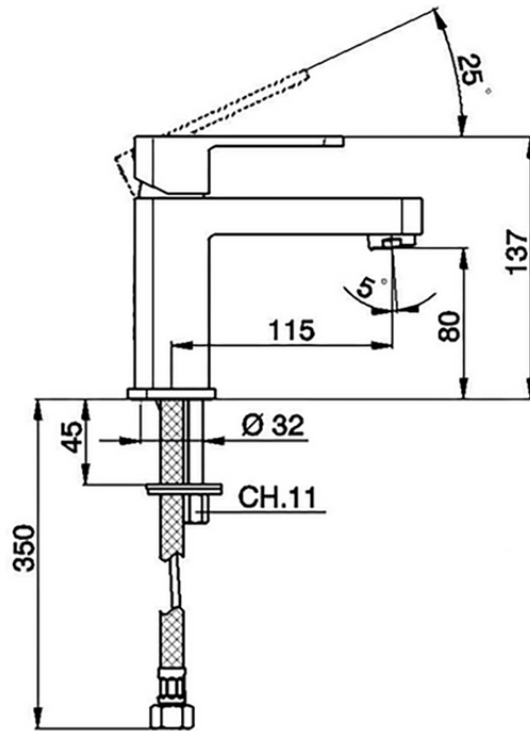

## Single lever washbasin mixer DADO\_DD000540

DD000540

<https://en.huberitalia.com/single-lever-washbasin-mixer-dado-dd000540>

2024-11-24