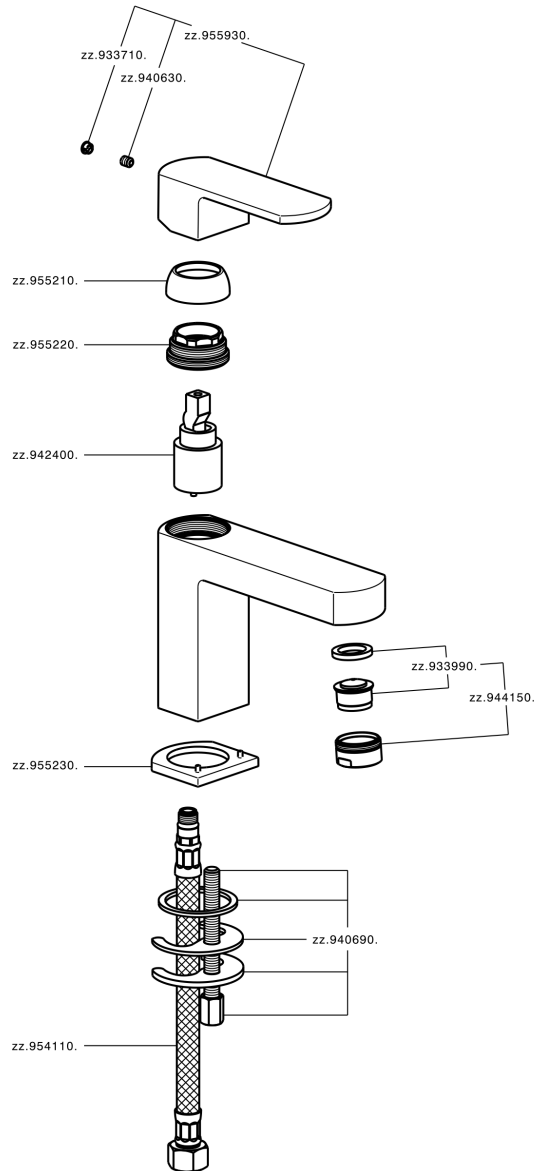

## Single lever washbasin mixer DADO\_DD000540

MODEL **DD000540**

Single lever washbasin mixer, without automatic pop-up waste, G.3/8" stainless steel flexible hoses

### CHARACTERISTICS

Cartridge Spare Parts **ZZ94240000**

**25 mm Cartridge**

## Single lever washbasin mixer DADO\_DD000540

DD000540

<https://en.huberitalia.com/single-lever-washbasin-mixer-dado-dd000540>

2024-11-21