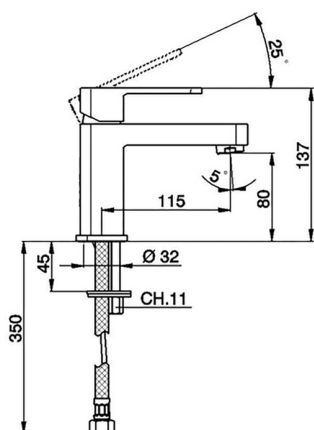

## Single lever washbasin mixer DADO\_DD000540

MODEL **DD000540**

Single lever washbasin mixer, without automatic pop-up waste, G.3/8" stainless steel flexible hoses

### CHARACTERISTICS

Cartridge Spare Parts **ZZ94240000**

**25 mm Cartridge**

## Single lever washbasin mixer DADO\_DD000540

DD000540

<https://en.huberitalia.com/single-lever-washbasin-mixer-dado-dd000540>

2024-11-21